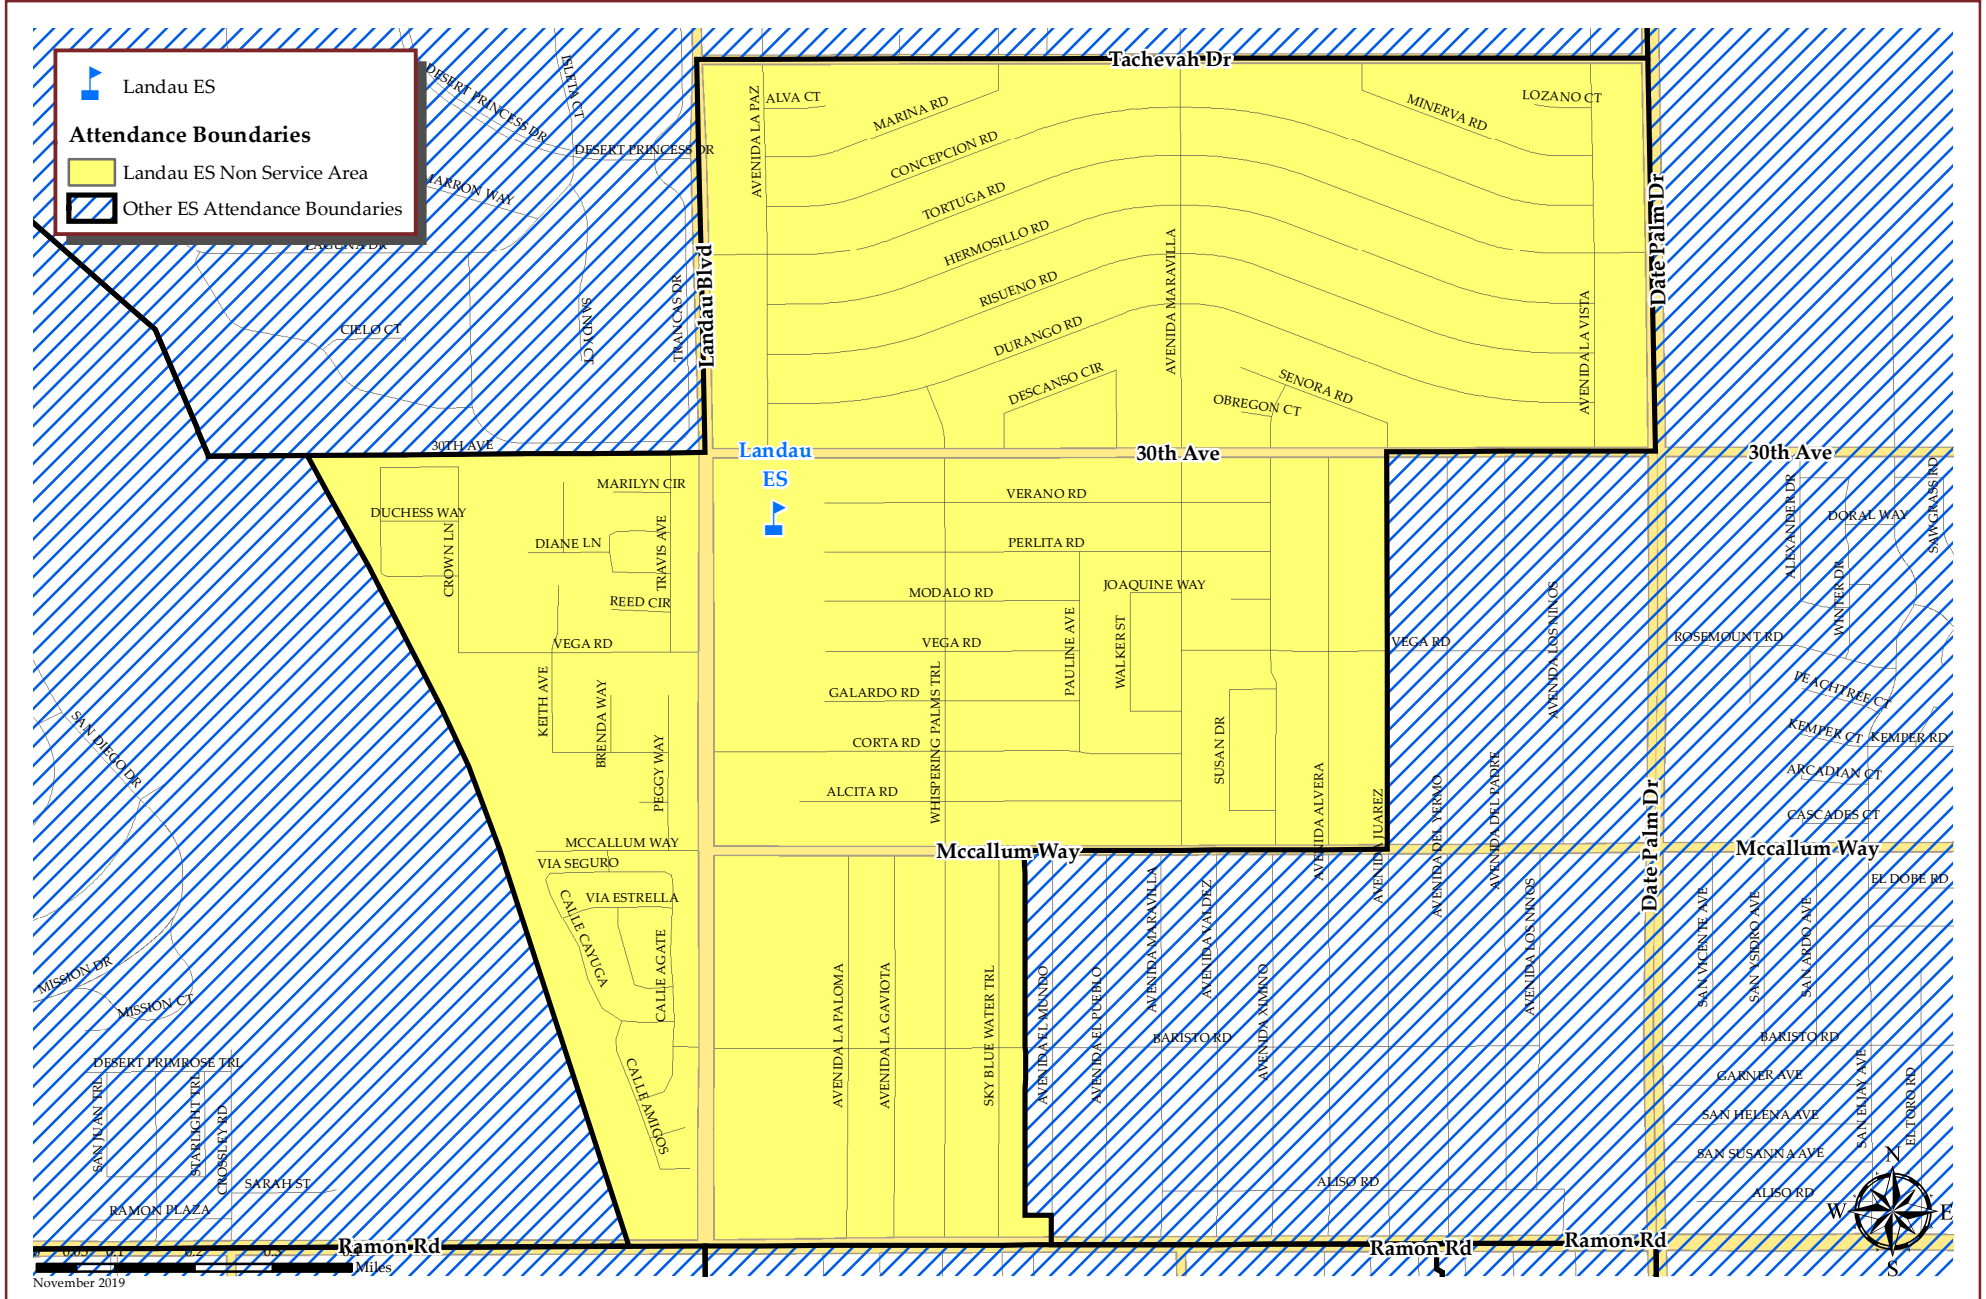

# PALM SPRINGS UNIFIED SCHOOL DISTRICT

# LANDAU ES BUSING ZONES

November 2019