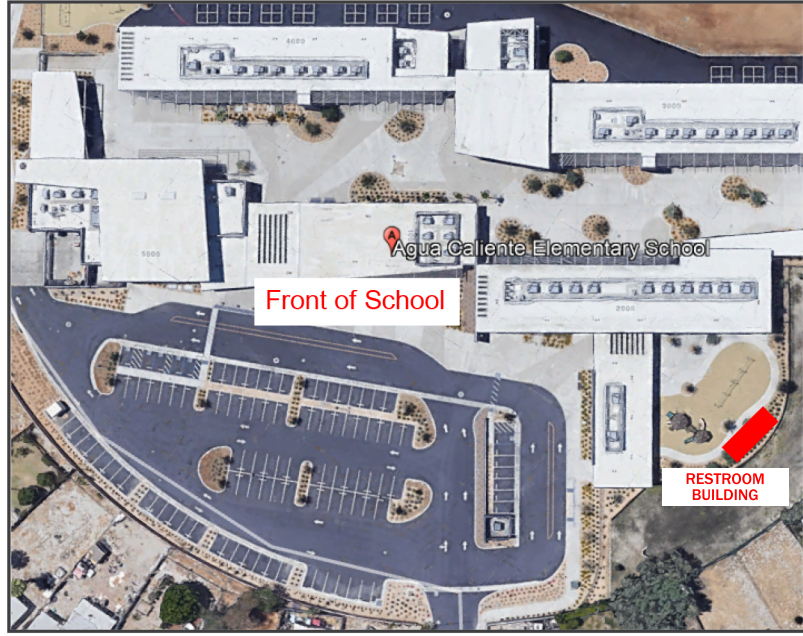

Location of New Restroom Building

PERSPECTIVE OF RESTROOM BUILDING
(FINISHES SUBJECT TO CHANGE)

Palm Springs Unified School District
Agua Caliente Elementary School
30800 San Luis Rey Dr, Cathedral City, CA 92234

Transitional Kindergarten
Renderings