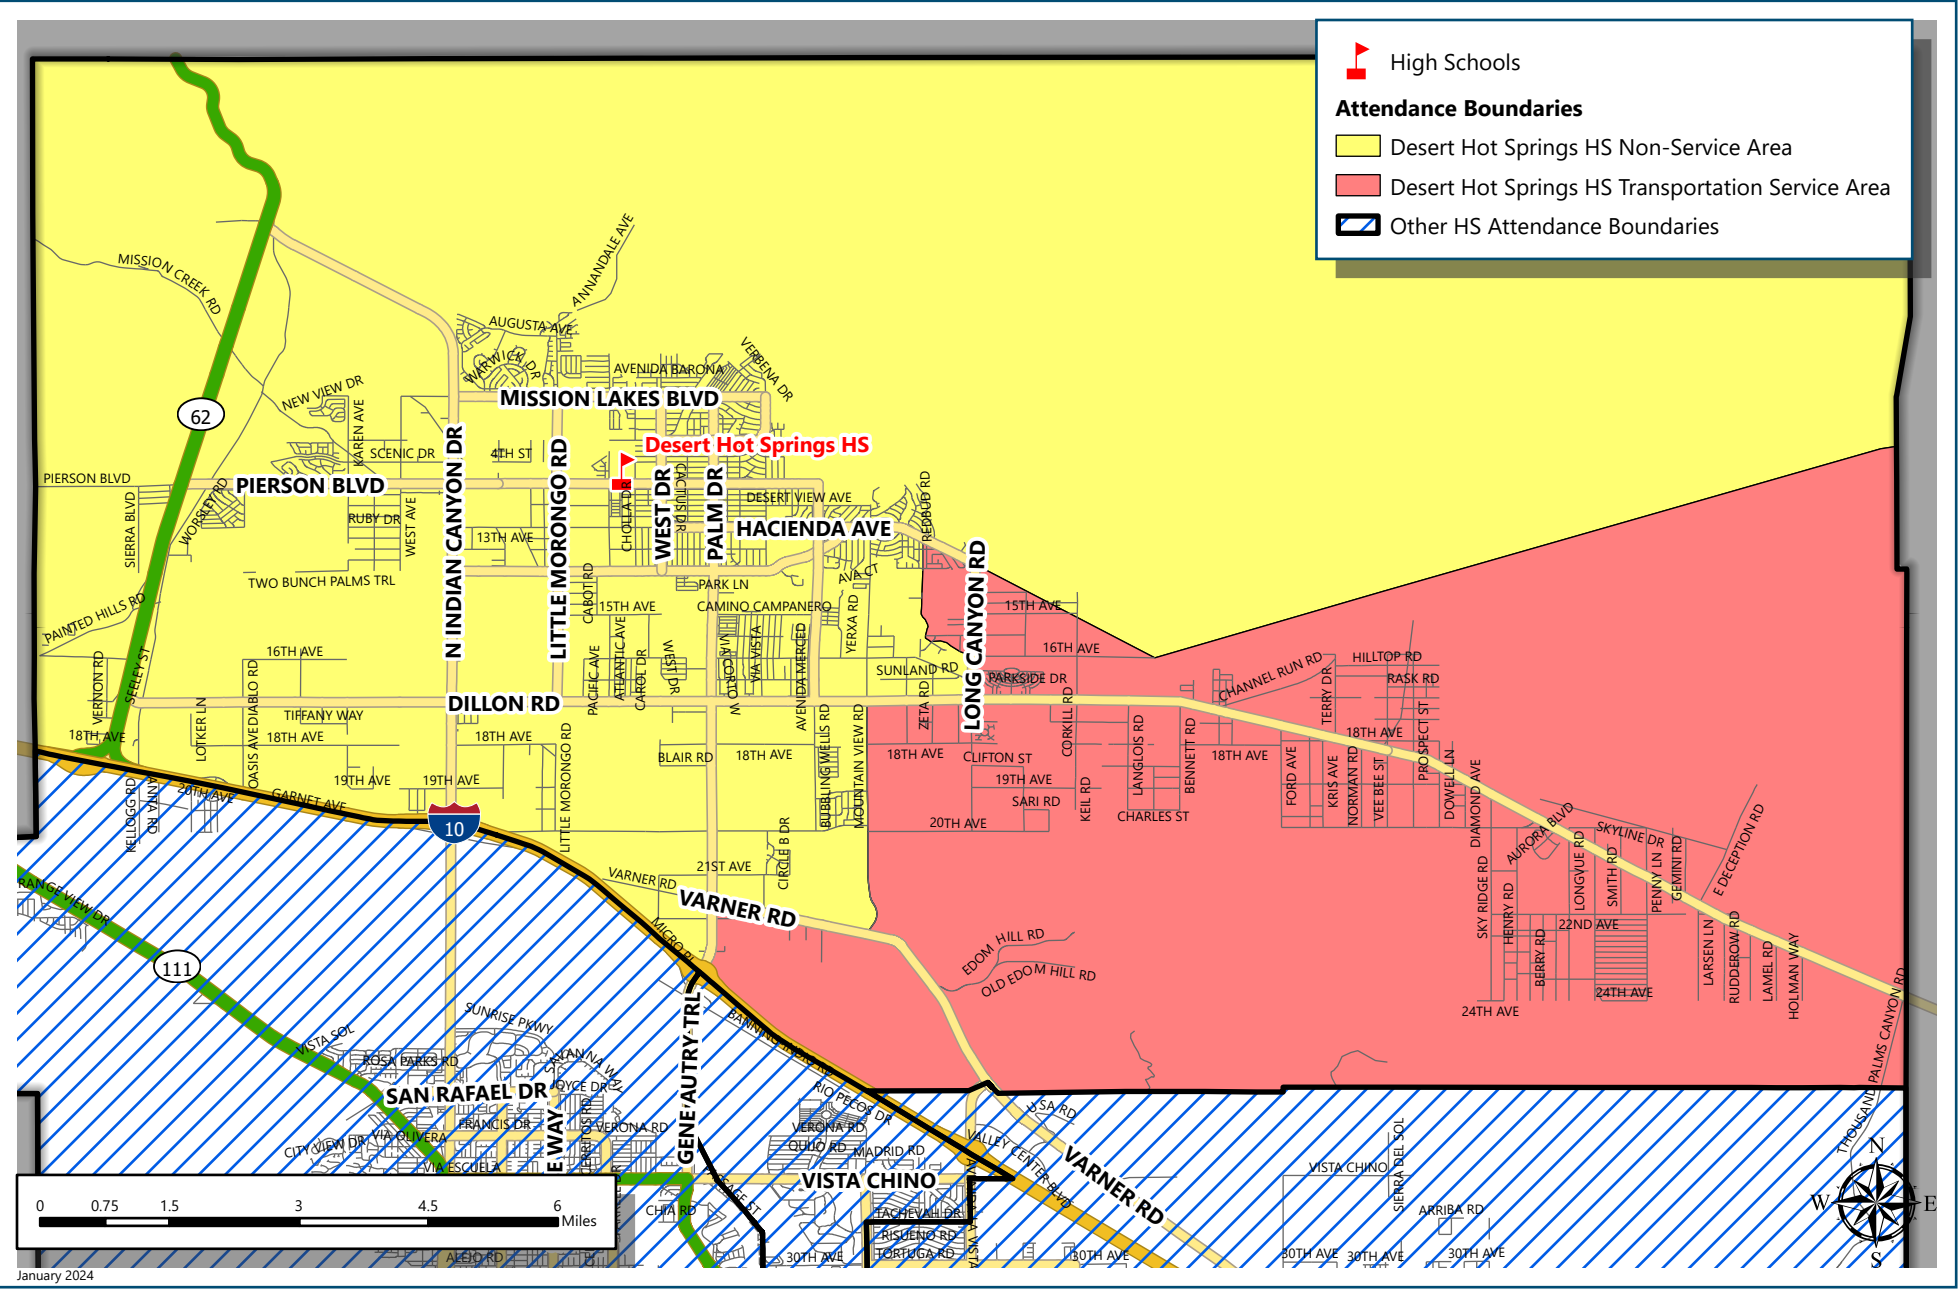

PALM SPRINGS UNIFIED SCHOOL DISTRICT DESERT HOT SPRINGS HS BUSING ZONES

January 2024