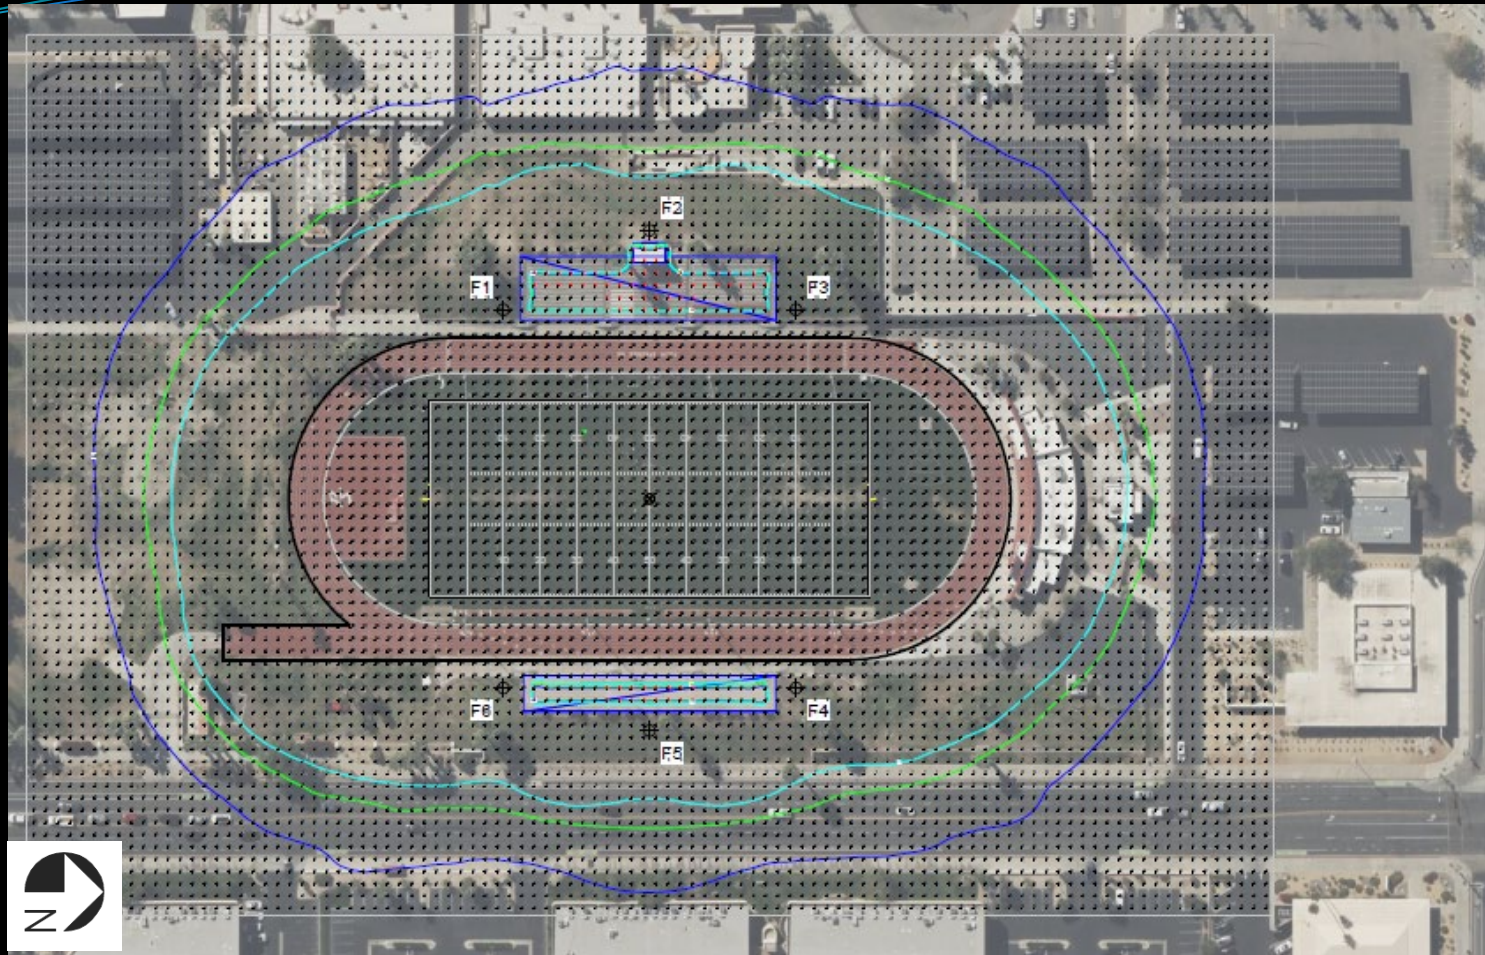

Palm Springs High School – Football Stadium