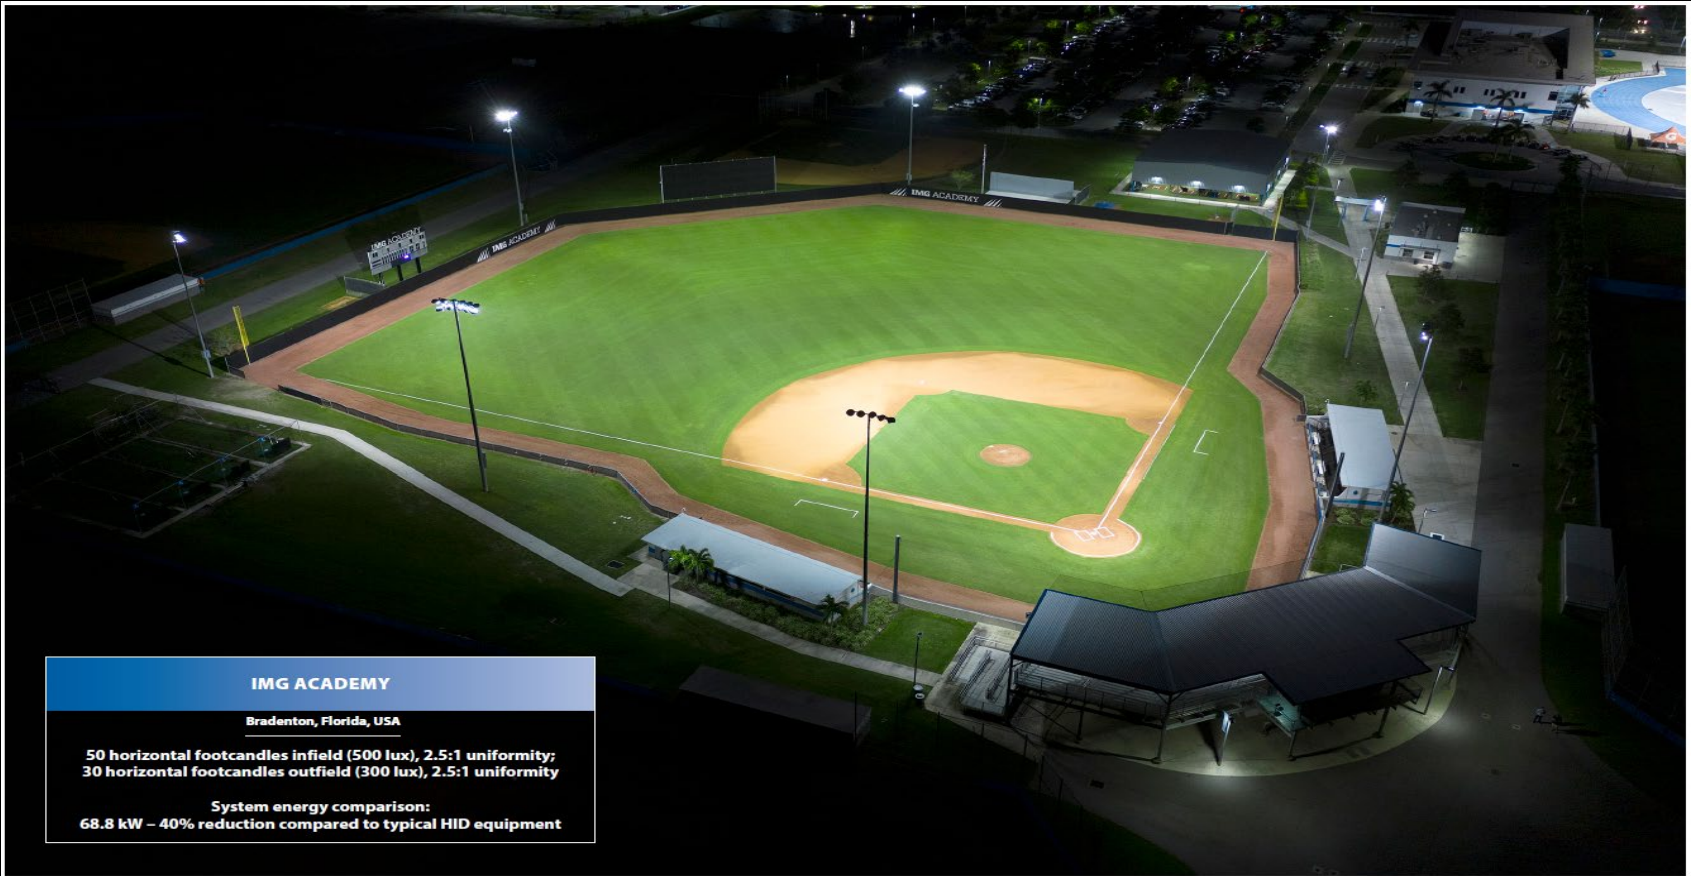

IMG ACADEMY

Bradenton, Florida, USA

50 horizontal footcandles infield (500 lux), 2.5:1 uniformity;
30 horizontal footcandles outfield (300 lux), 2.5:1 uniformity

System energy comparison:
68.8 kW – 40% reduction compared to typical HID equipment