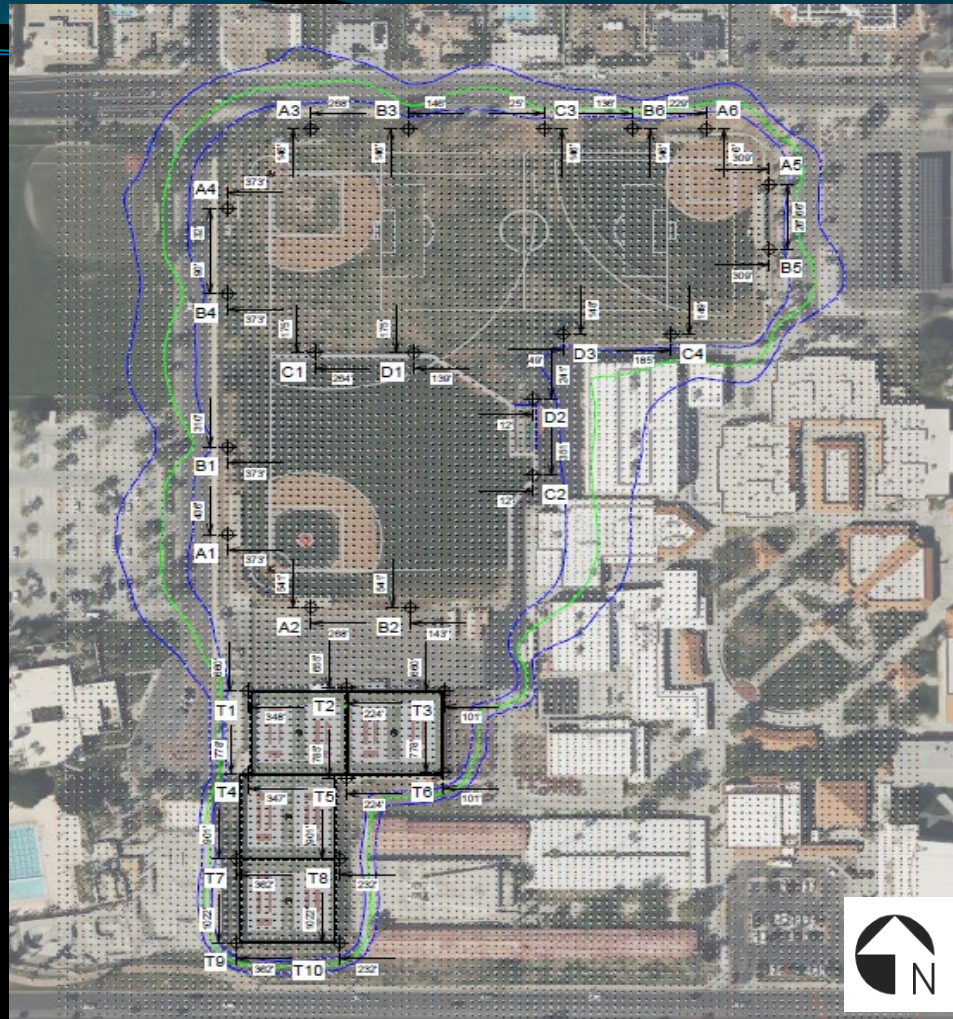

PSHS - New Lighting Pole Locations