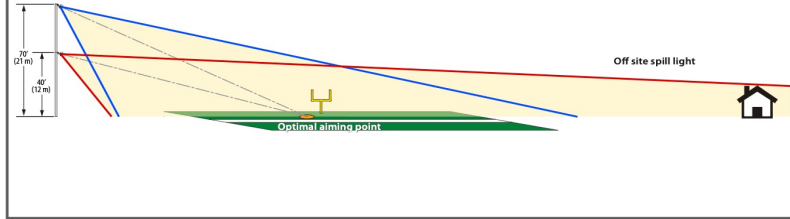

# What Matters in Lighting Technology

**Musco: what can be  
TOTAL LIGHT CONTROL — TLC FOR LED™**

**What often is  
OLDER TECHNOLOGY**

Figure #1- Same Light Pole Setback from the field.  
40' Pole (in Red)- Shallow Aiming Angle. Glare to home.  
70' Pole (in Blue). Minimized glare to home.

Figure #2- Pole Height is determined by the setback of the pole from the field, the optimal fixture aiming point on the field, and the light fixture optic capabilities

Pole height impacts aiming angles and the amount of spill light

Distance from the aiming point determines optimal pole height