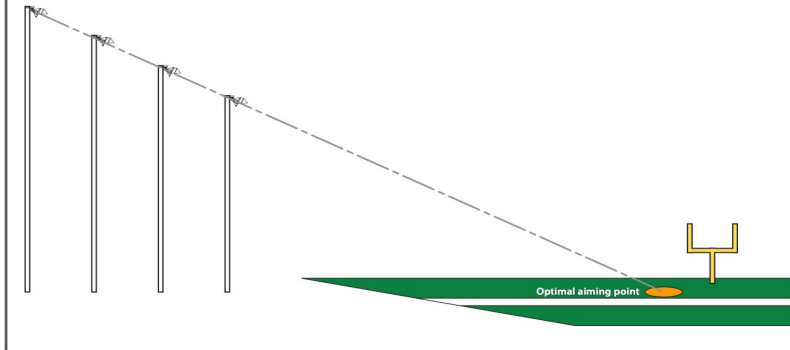

# What Matters in Lighting Technology

**Musco: what can be  
TOTAL LIGHT CONTROL — TLC FOR LED™**

**What often is  
OLDER TECHNOLOGY**

Figure #1- Same Light Pole Setback from the field.  
40' Pole (in Red)- Shallow Aiming Angle. Glare to home.  
70' Pole (in Blue). Minimized glare to home.

Figure #2- Pole Height is determined by the setback of the pole from the field, the optimal fixture aiming point on the field, and the light fixture optic capabilities

Pole height impacts aiming angles and the amount of spill light

Distance from the aiming point determines optimal pole height