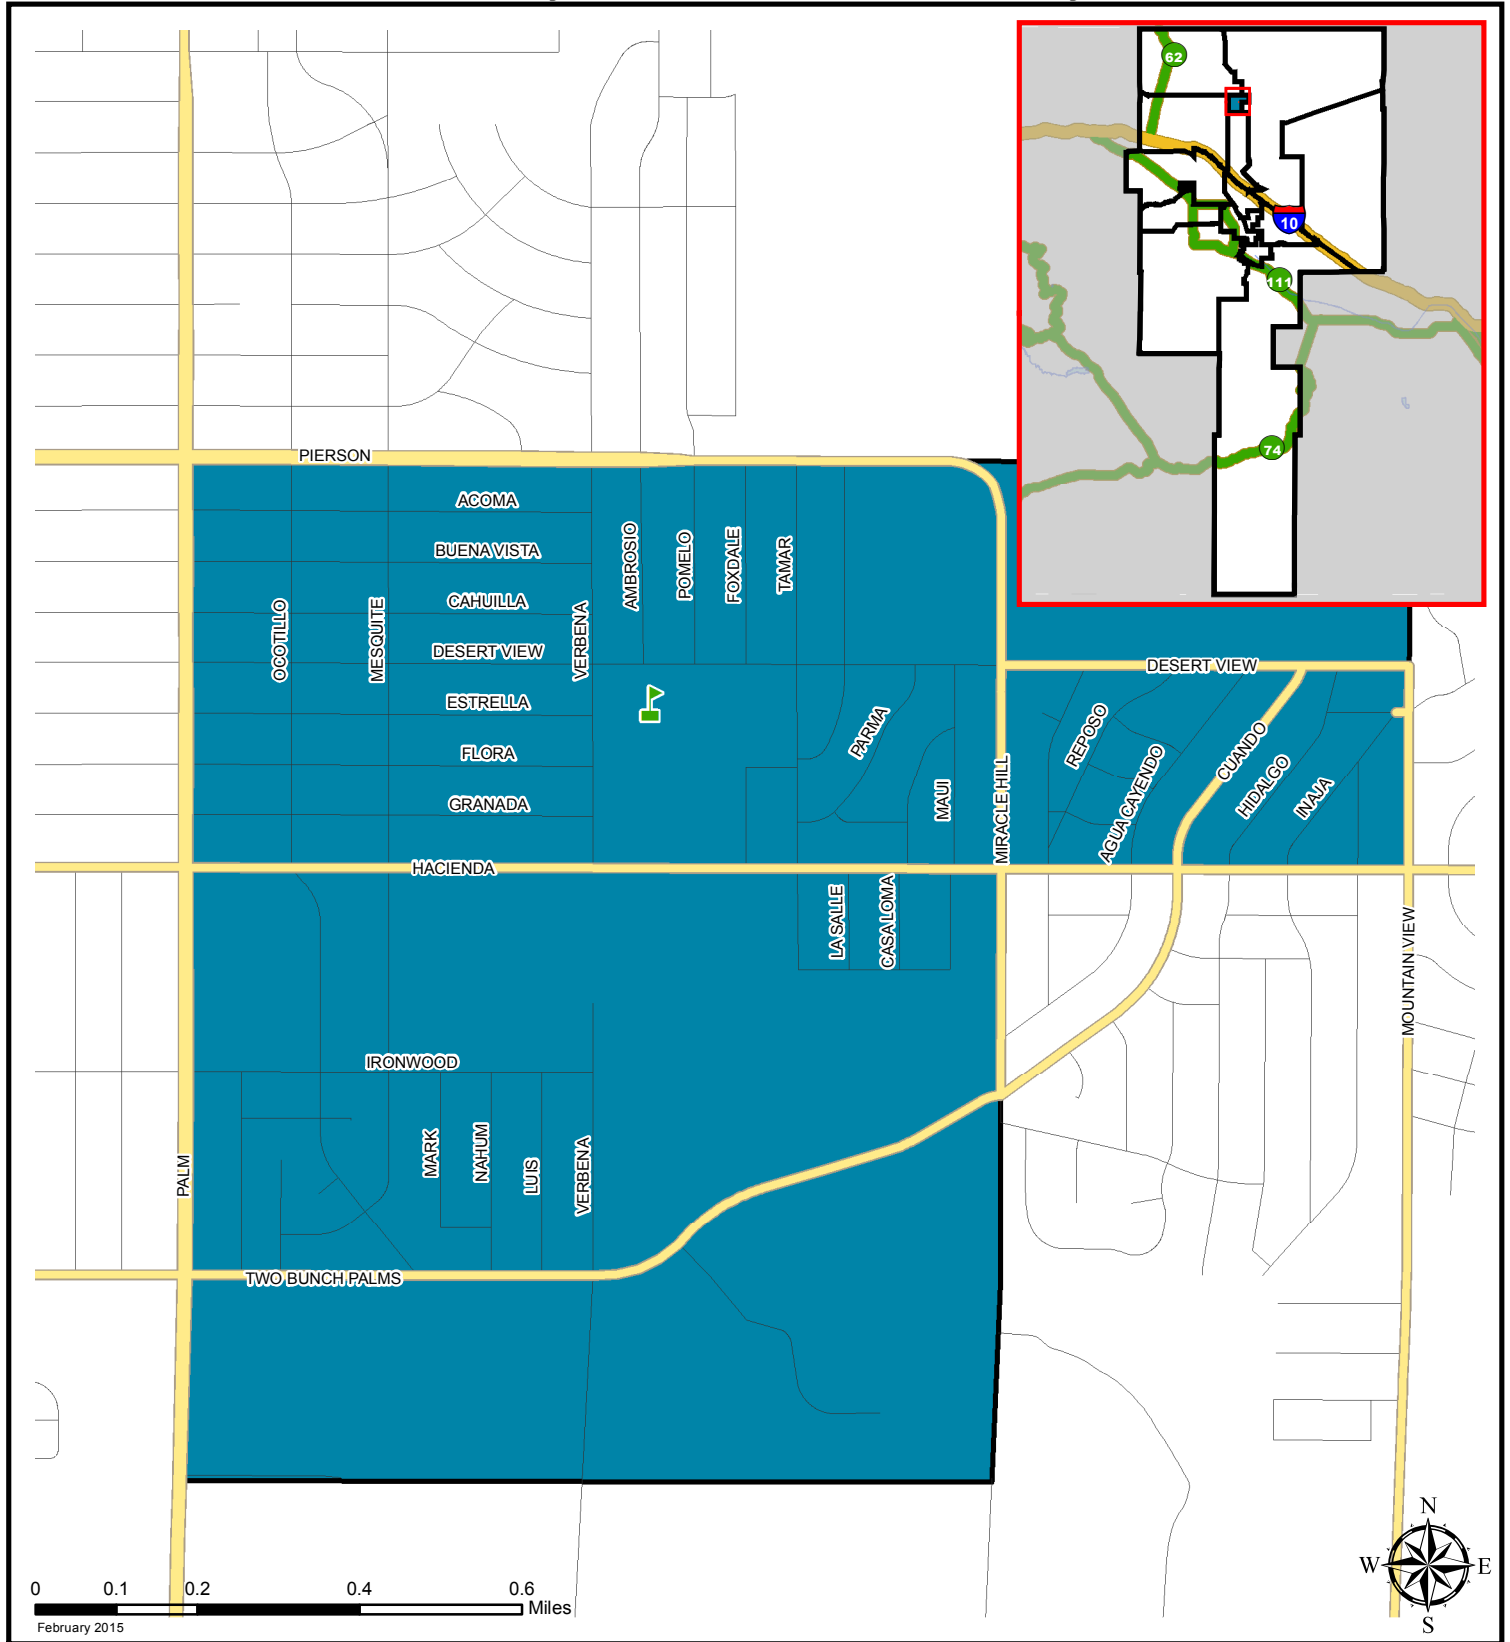

# Palm Springs Unified School District

## Current Attendance Boundary of Cabot Yerxa Elementary School

### Boundary Description:

The area north of Park Lane, east of Palm Drive, south of Pierson Boulevard, west of Mountain View Road for that portion north of Hacienda Avenue and west of Miracle Hill Road/Bubbling Wells Road for that portion south of Hacienda Avenue.