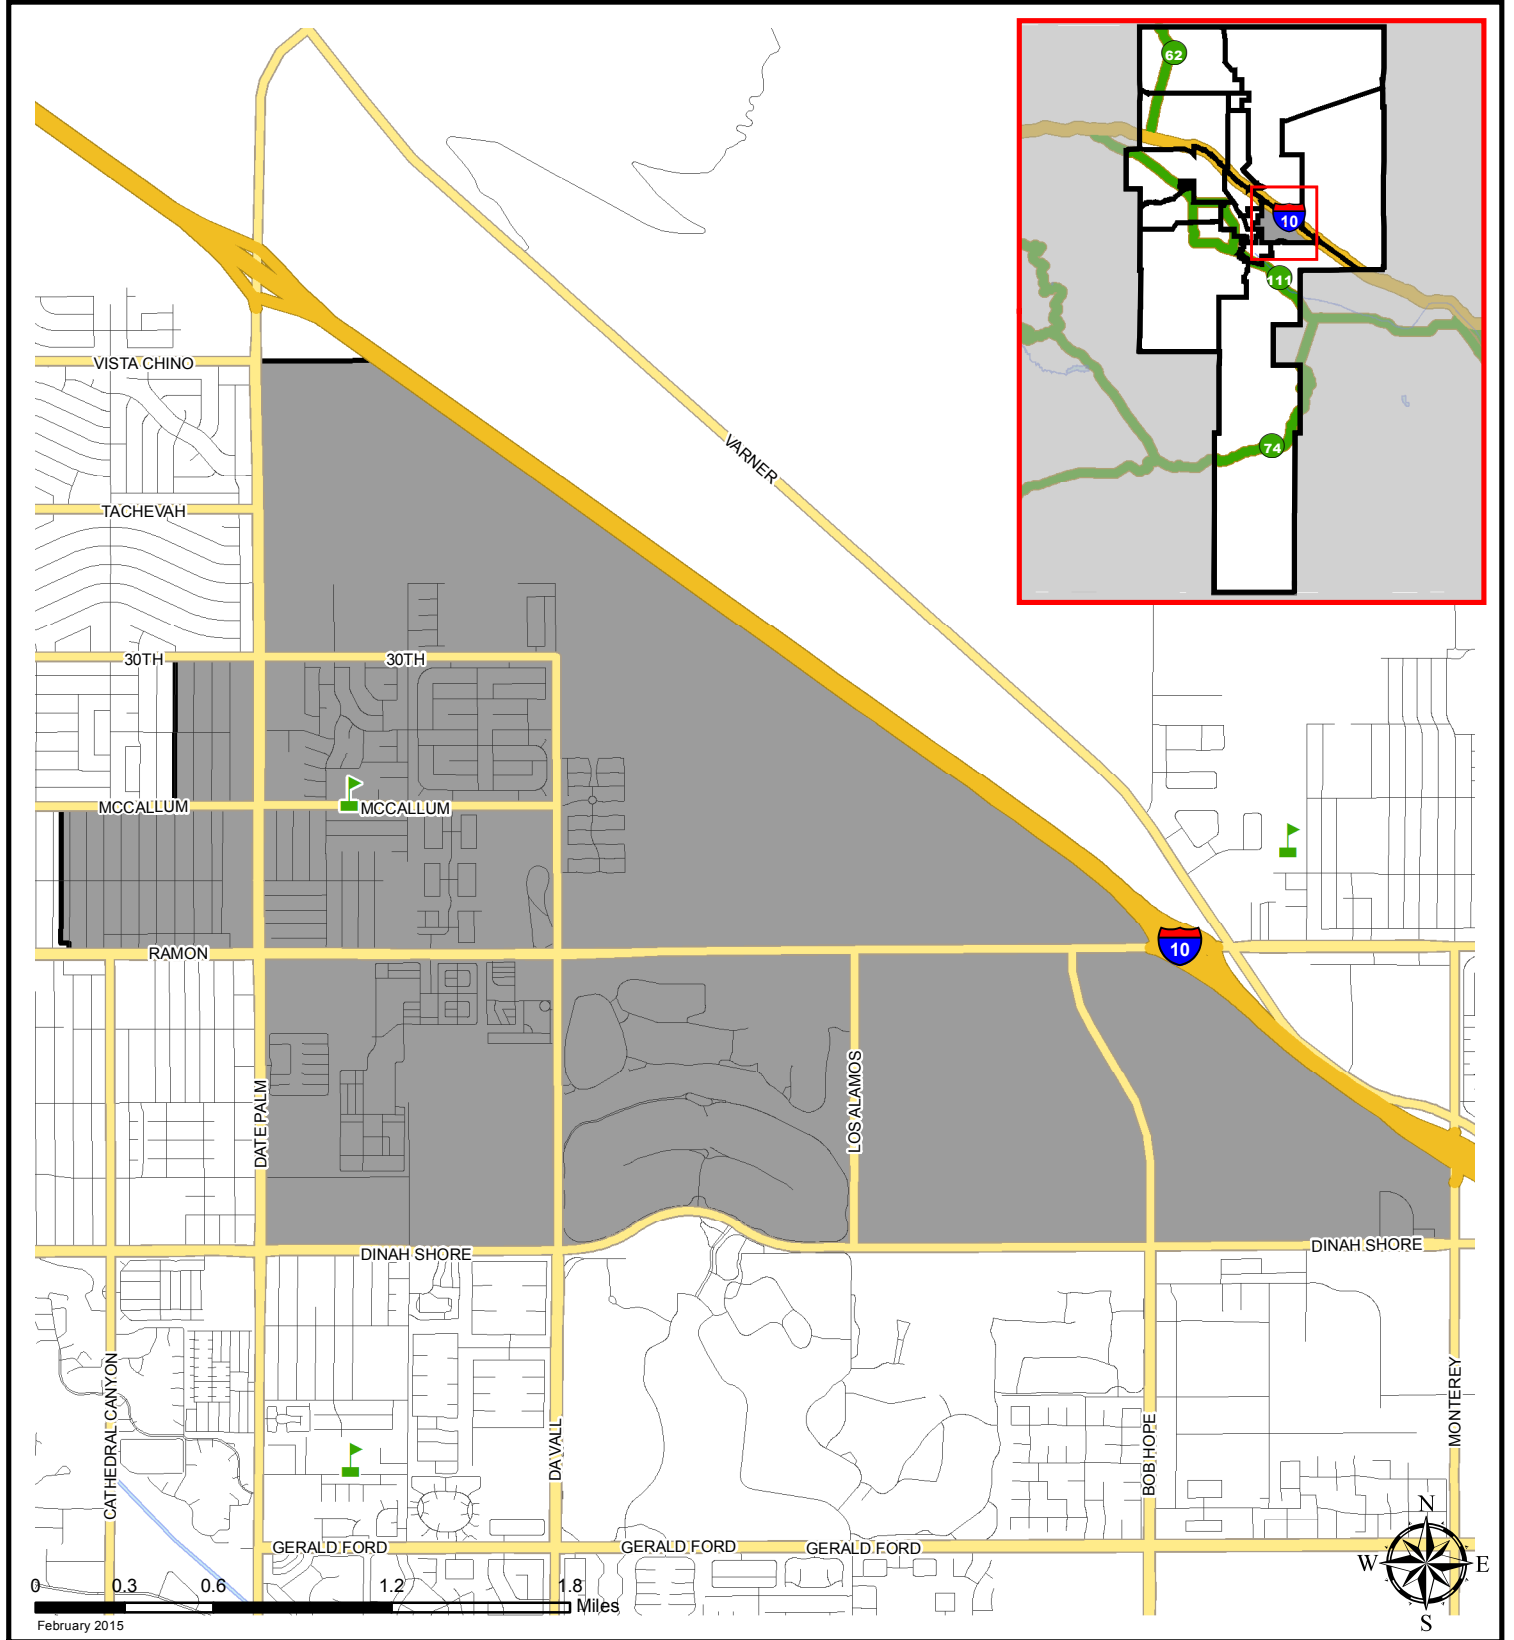

# Palm Springs Unified School District

## Current Attendance Boundary of Sunny Sands Elementary School

### Boundary Description:

The area south of Interstate 10, west of Monterey Avenue, north of Dinah Shore Drive for that portion east of Date Palm Drive, north of Ramon Road for that portion east of the property line between Sky Blue Water Trail and Avenida El Mundo and south of McCallum Way, east of Avenida Juarez for that portion north of McCallum Way and south of 30th Avenue, and east of Date Palm Drive for that portion north of 30th Avenue and south of Vista Chino.