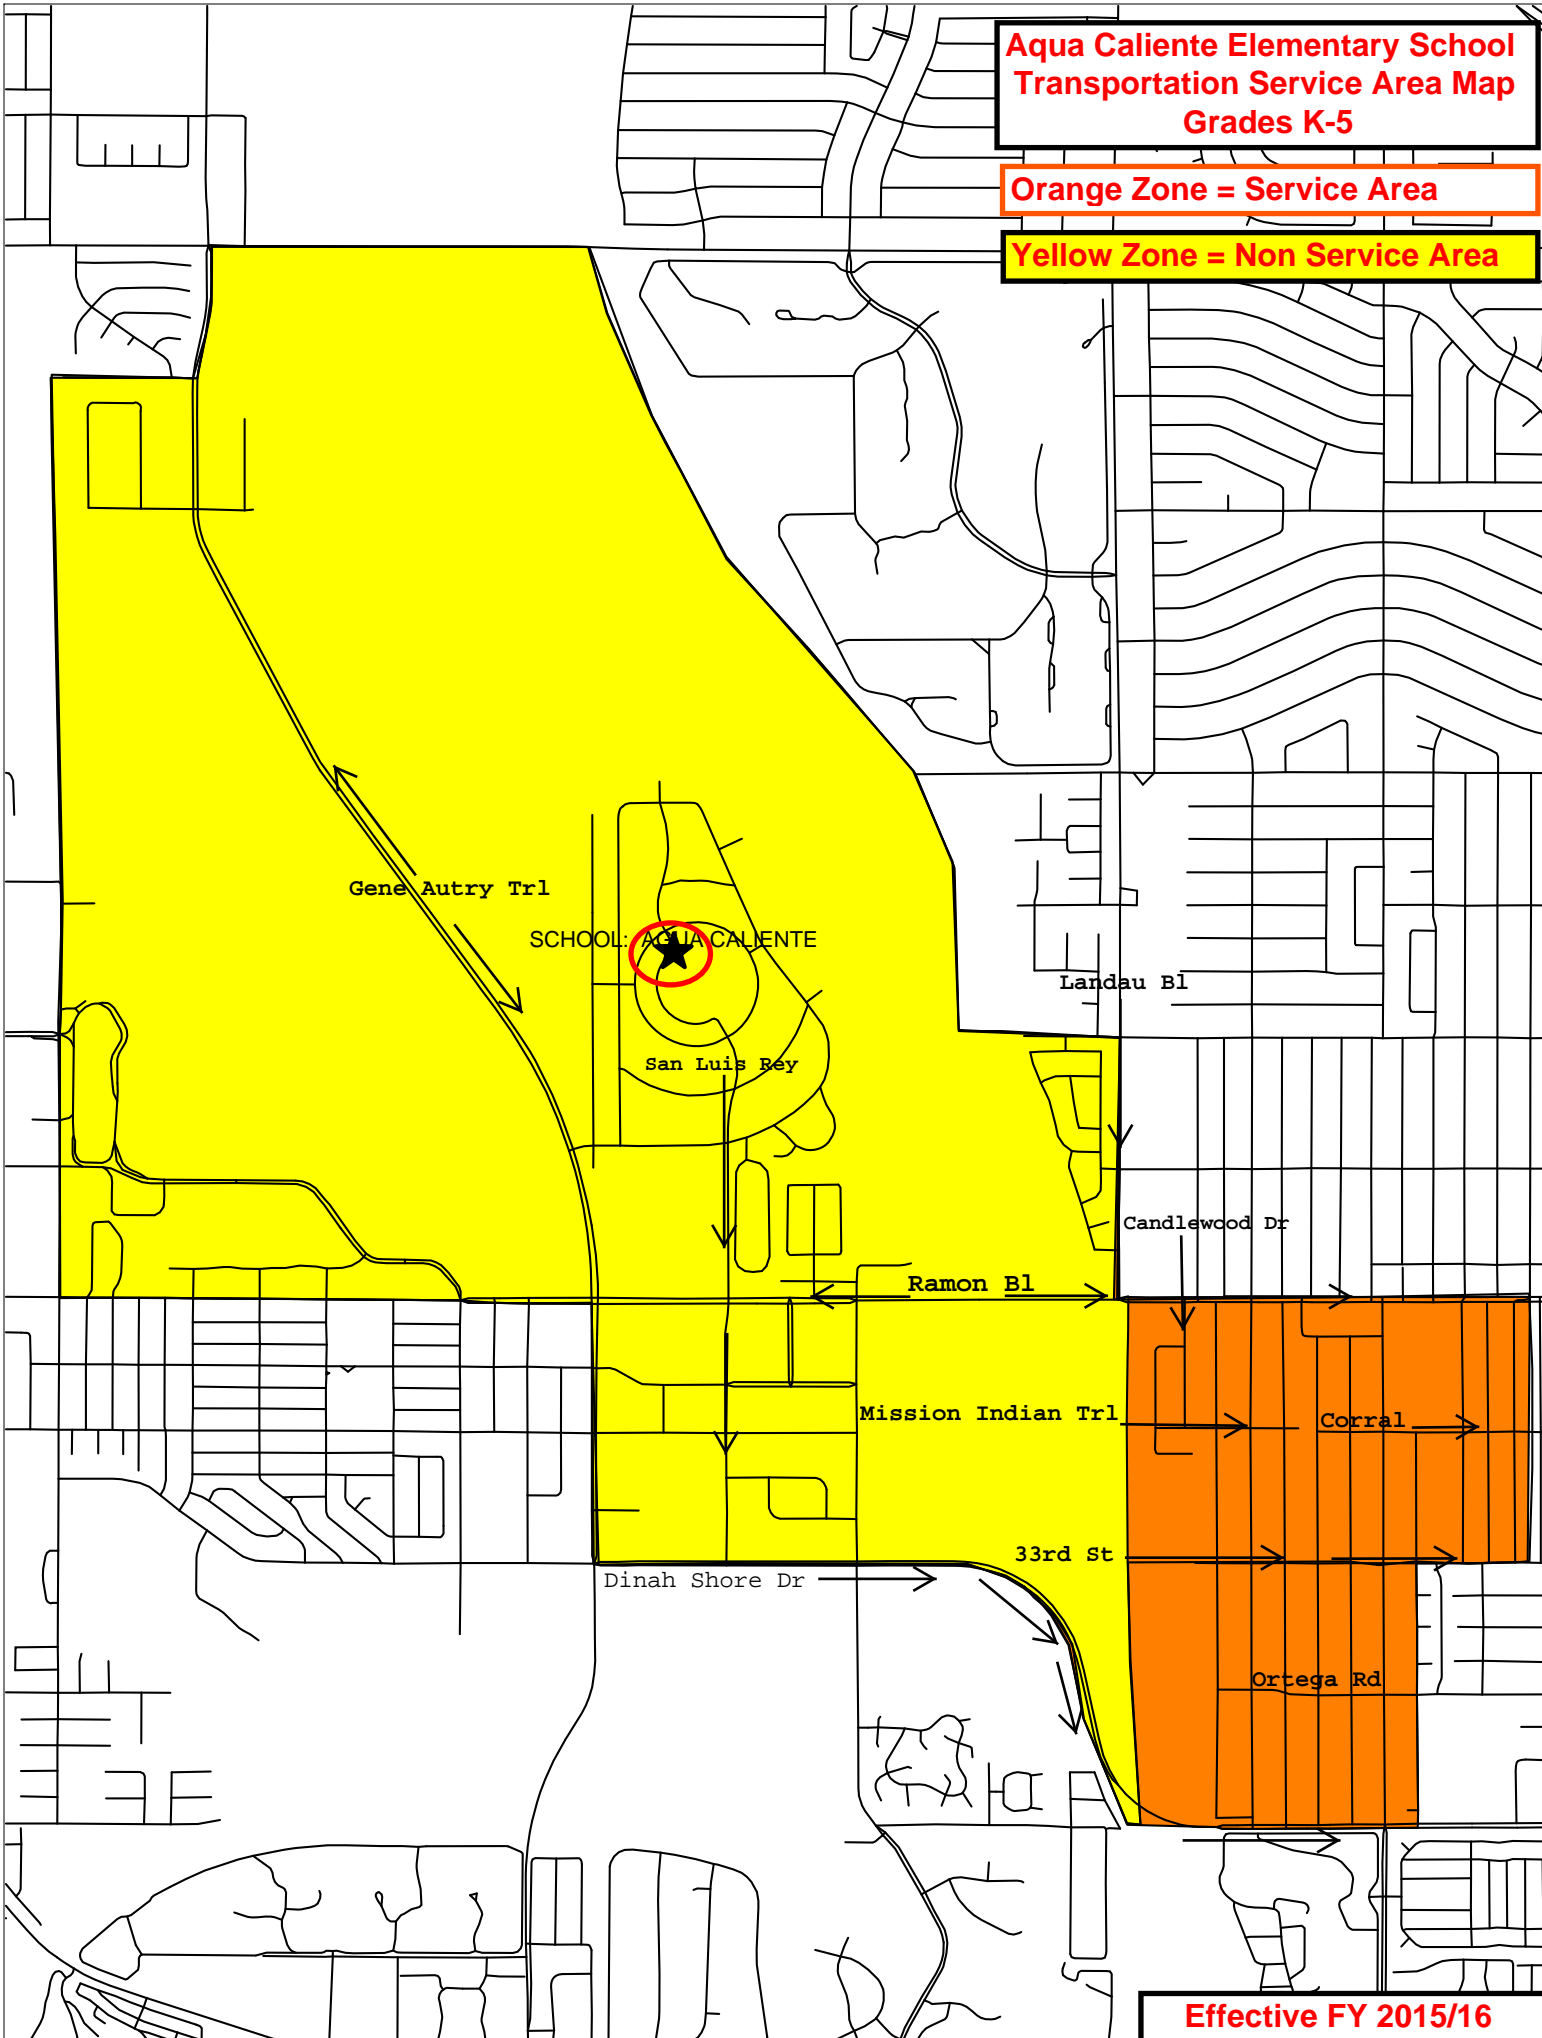

**Aqua Caliente Elementary School
Transportation Service Area Map
Grades K-5**

Orange Zone = Service Area

Yellow Zone = Non Service Area

Effective FY 2015/16