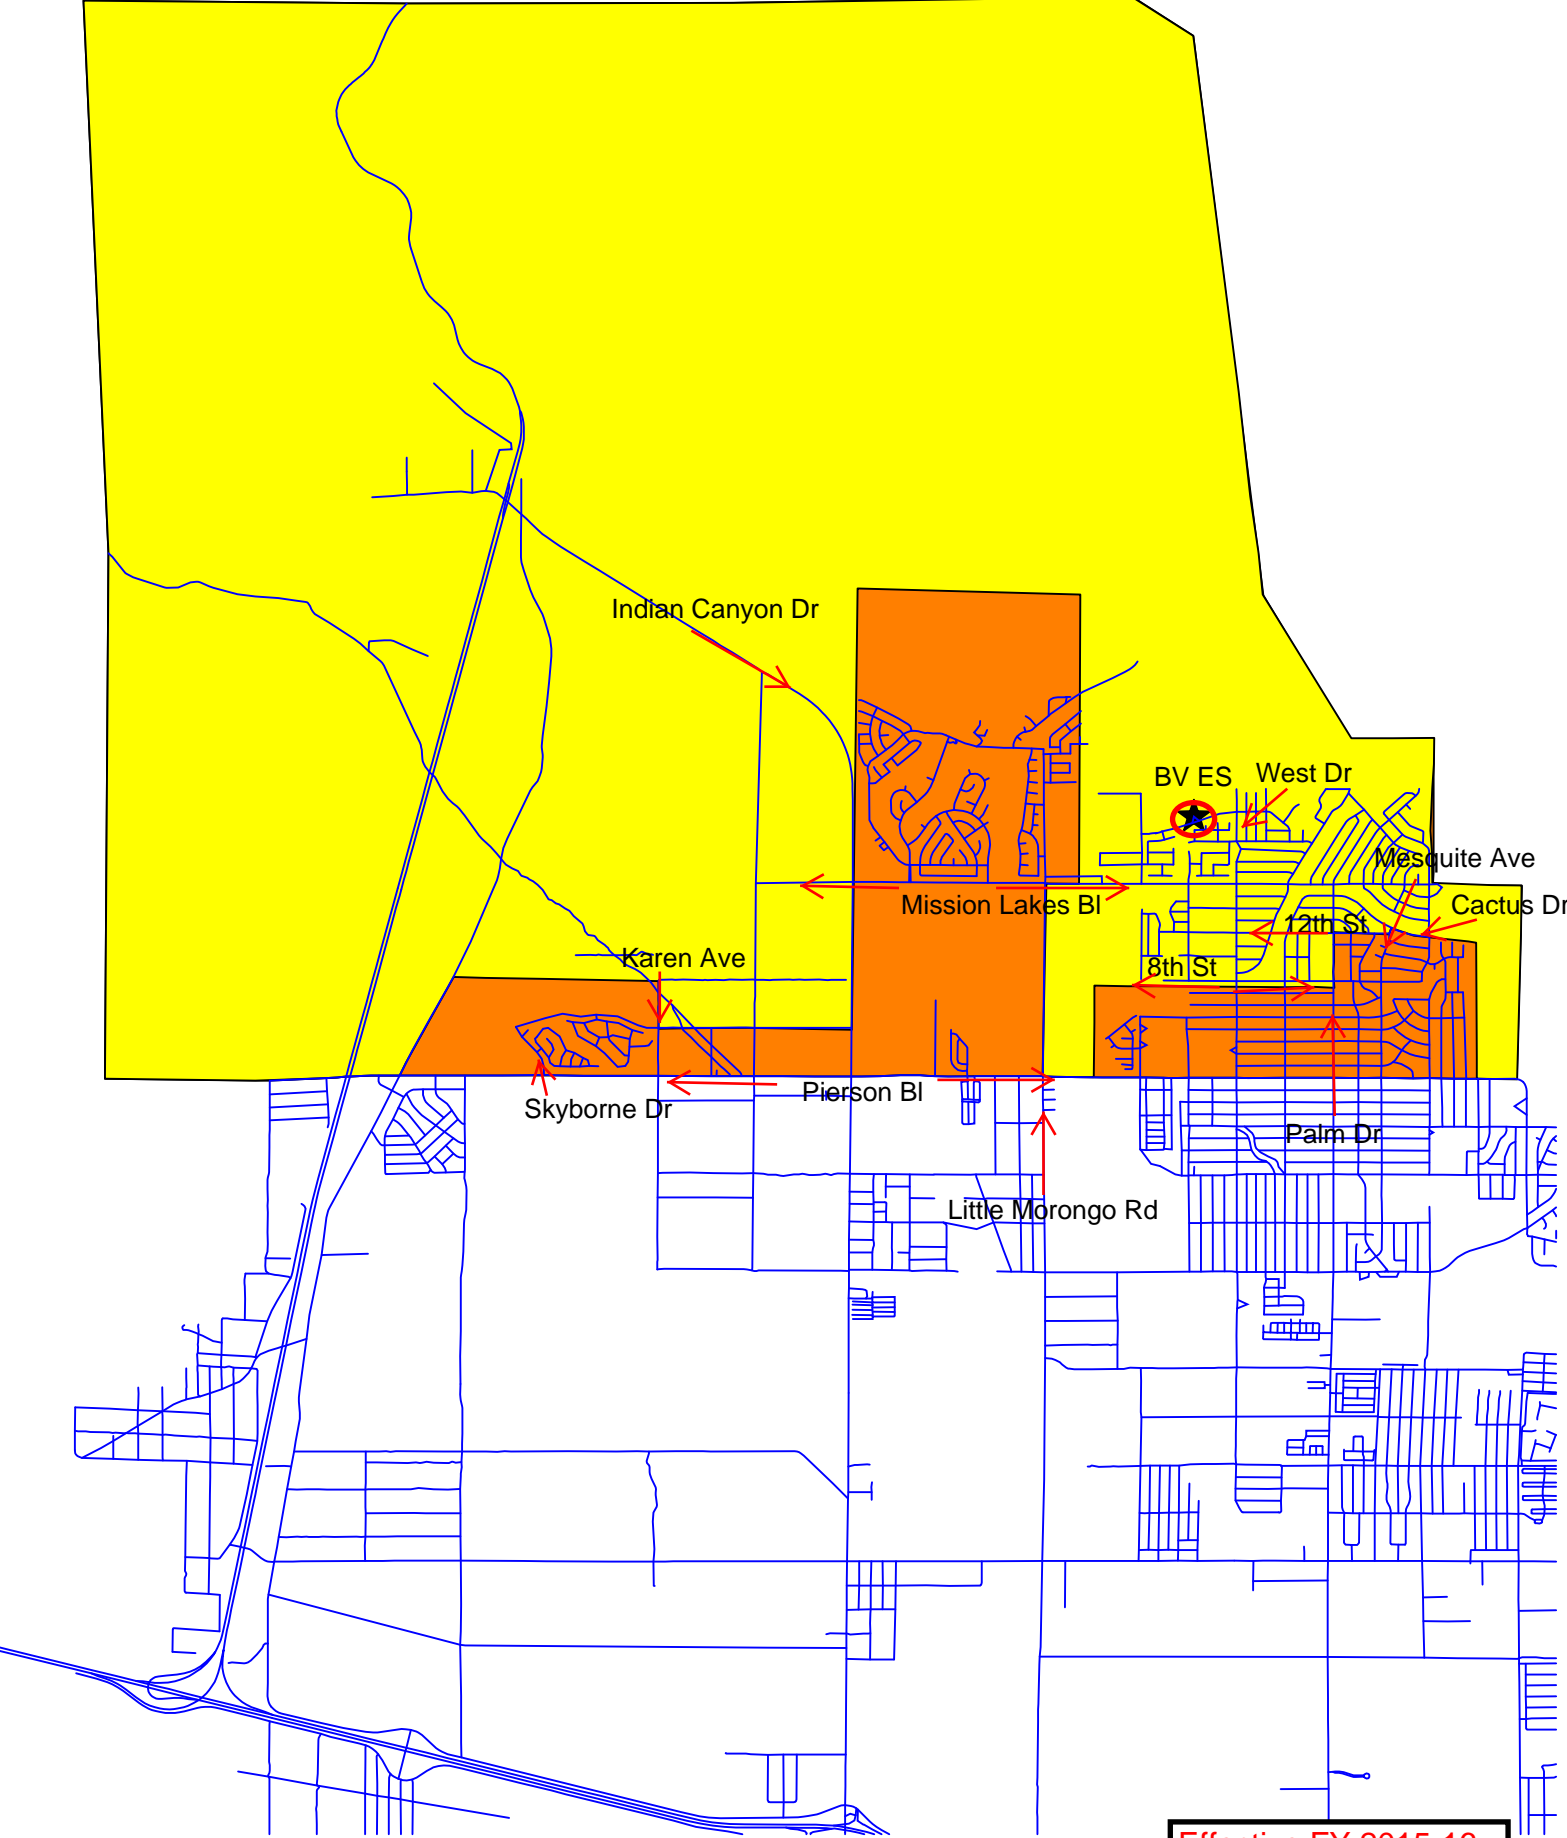

Bella Vista Elementary School  
Transportation Service Area Map  
Grades K-5

Orange Zone = Service Area

Yellow Zone = Non-Service Area

Effective FY 2015-16