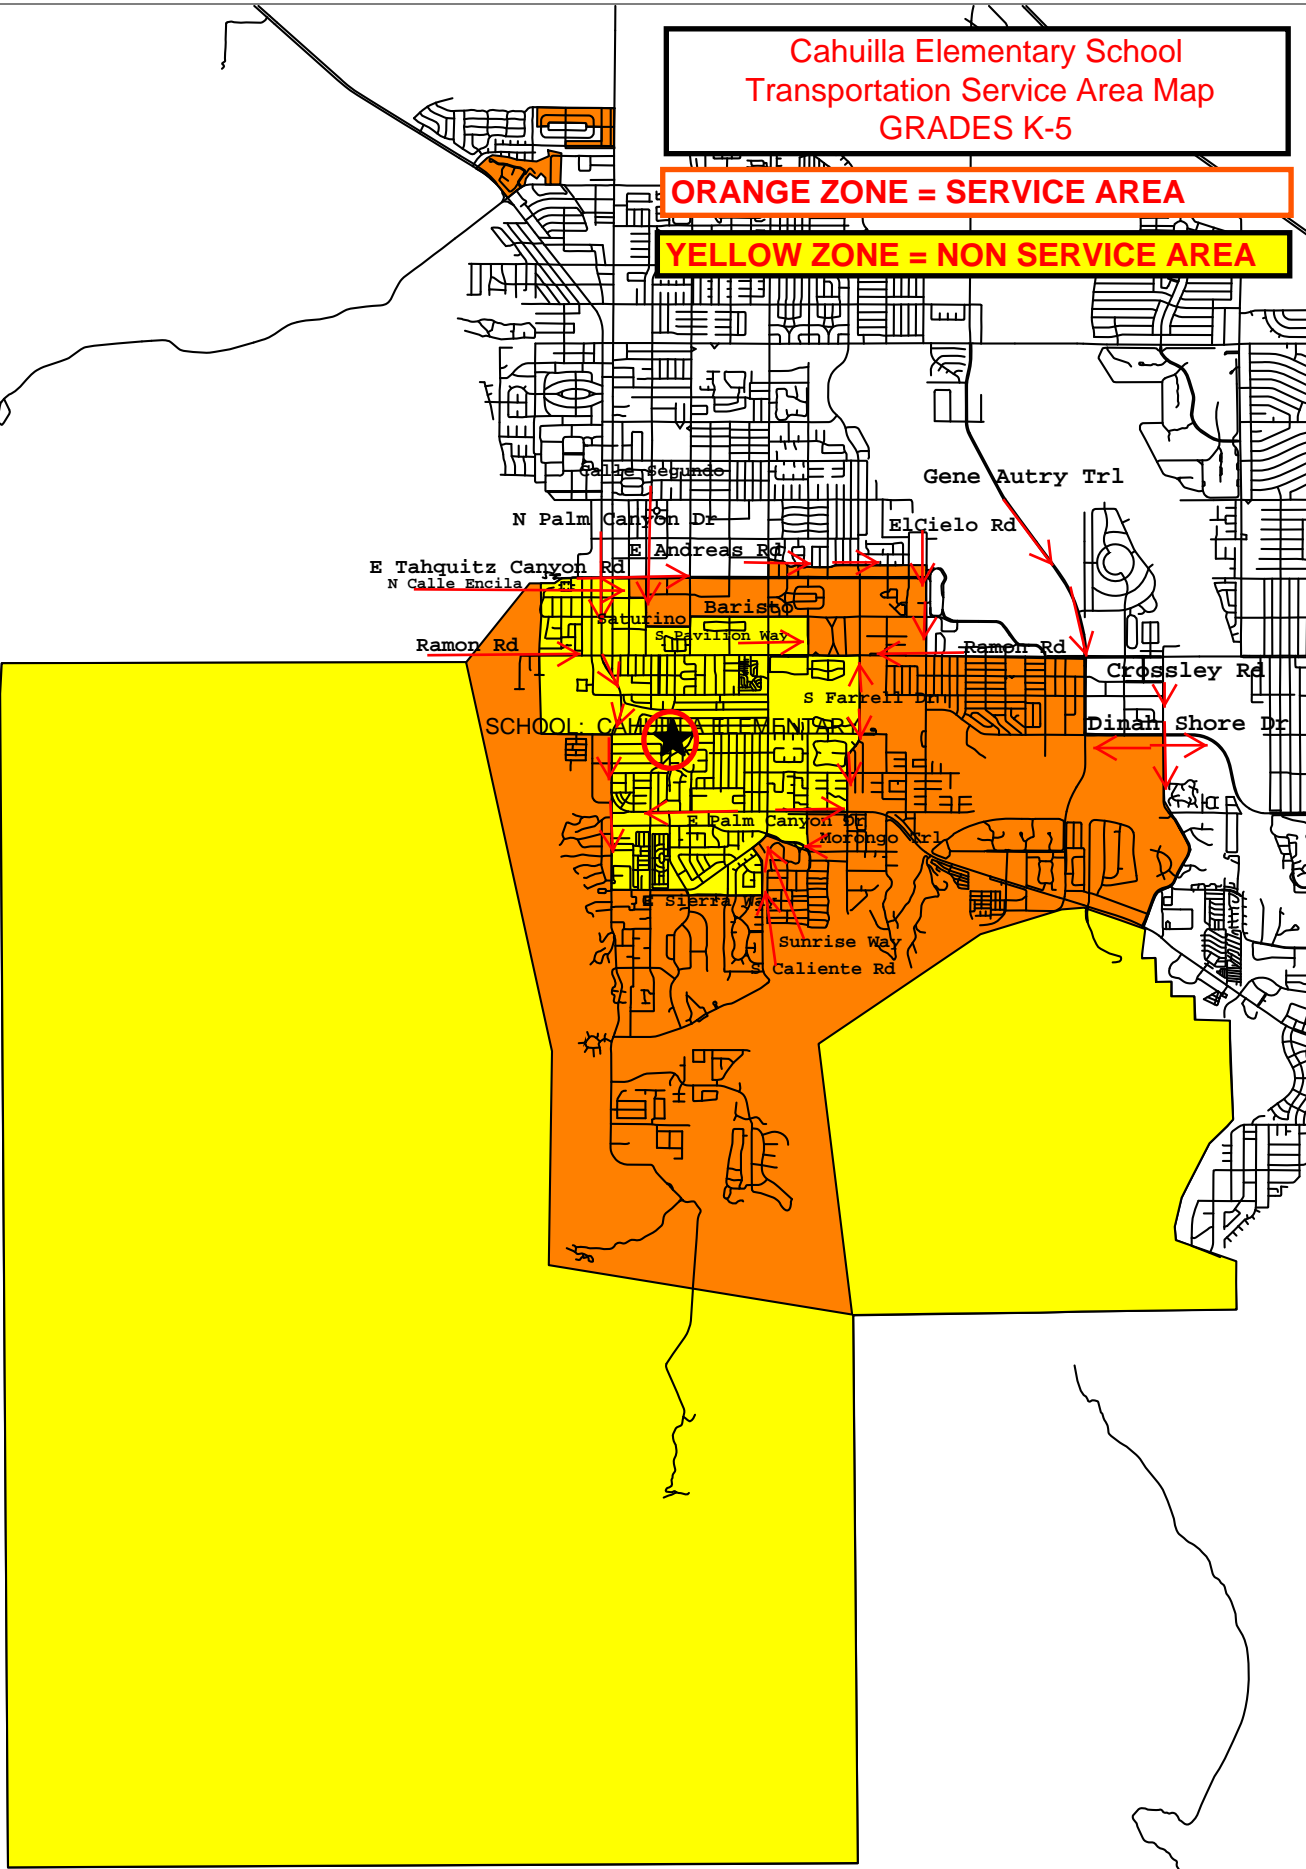

Cahuilla Elementary School
Transportation Service Area Map
GRADES K-5

ORANGE ZONE = SERVICE AREA

YELLOW ZONE = NON SERVICE AREA

Effective FY 2015/16