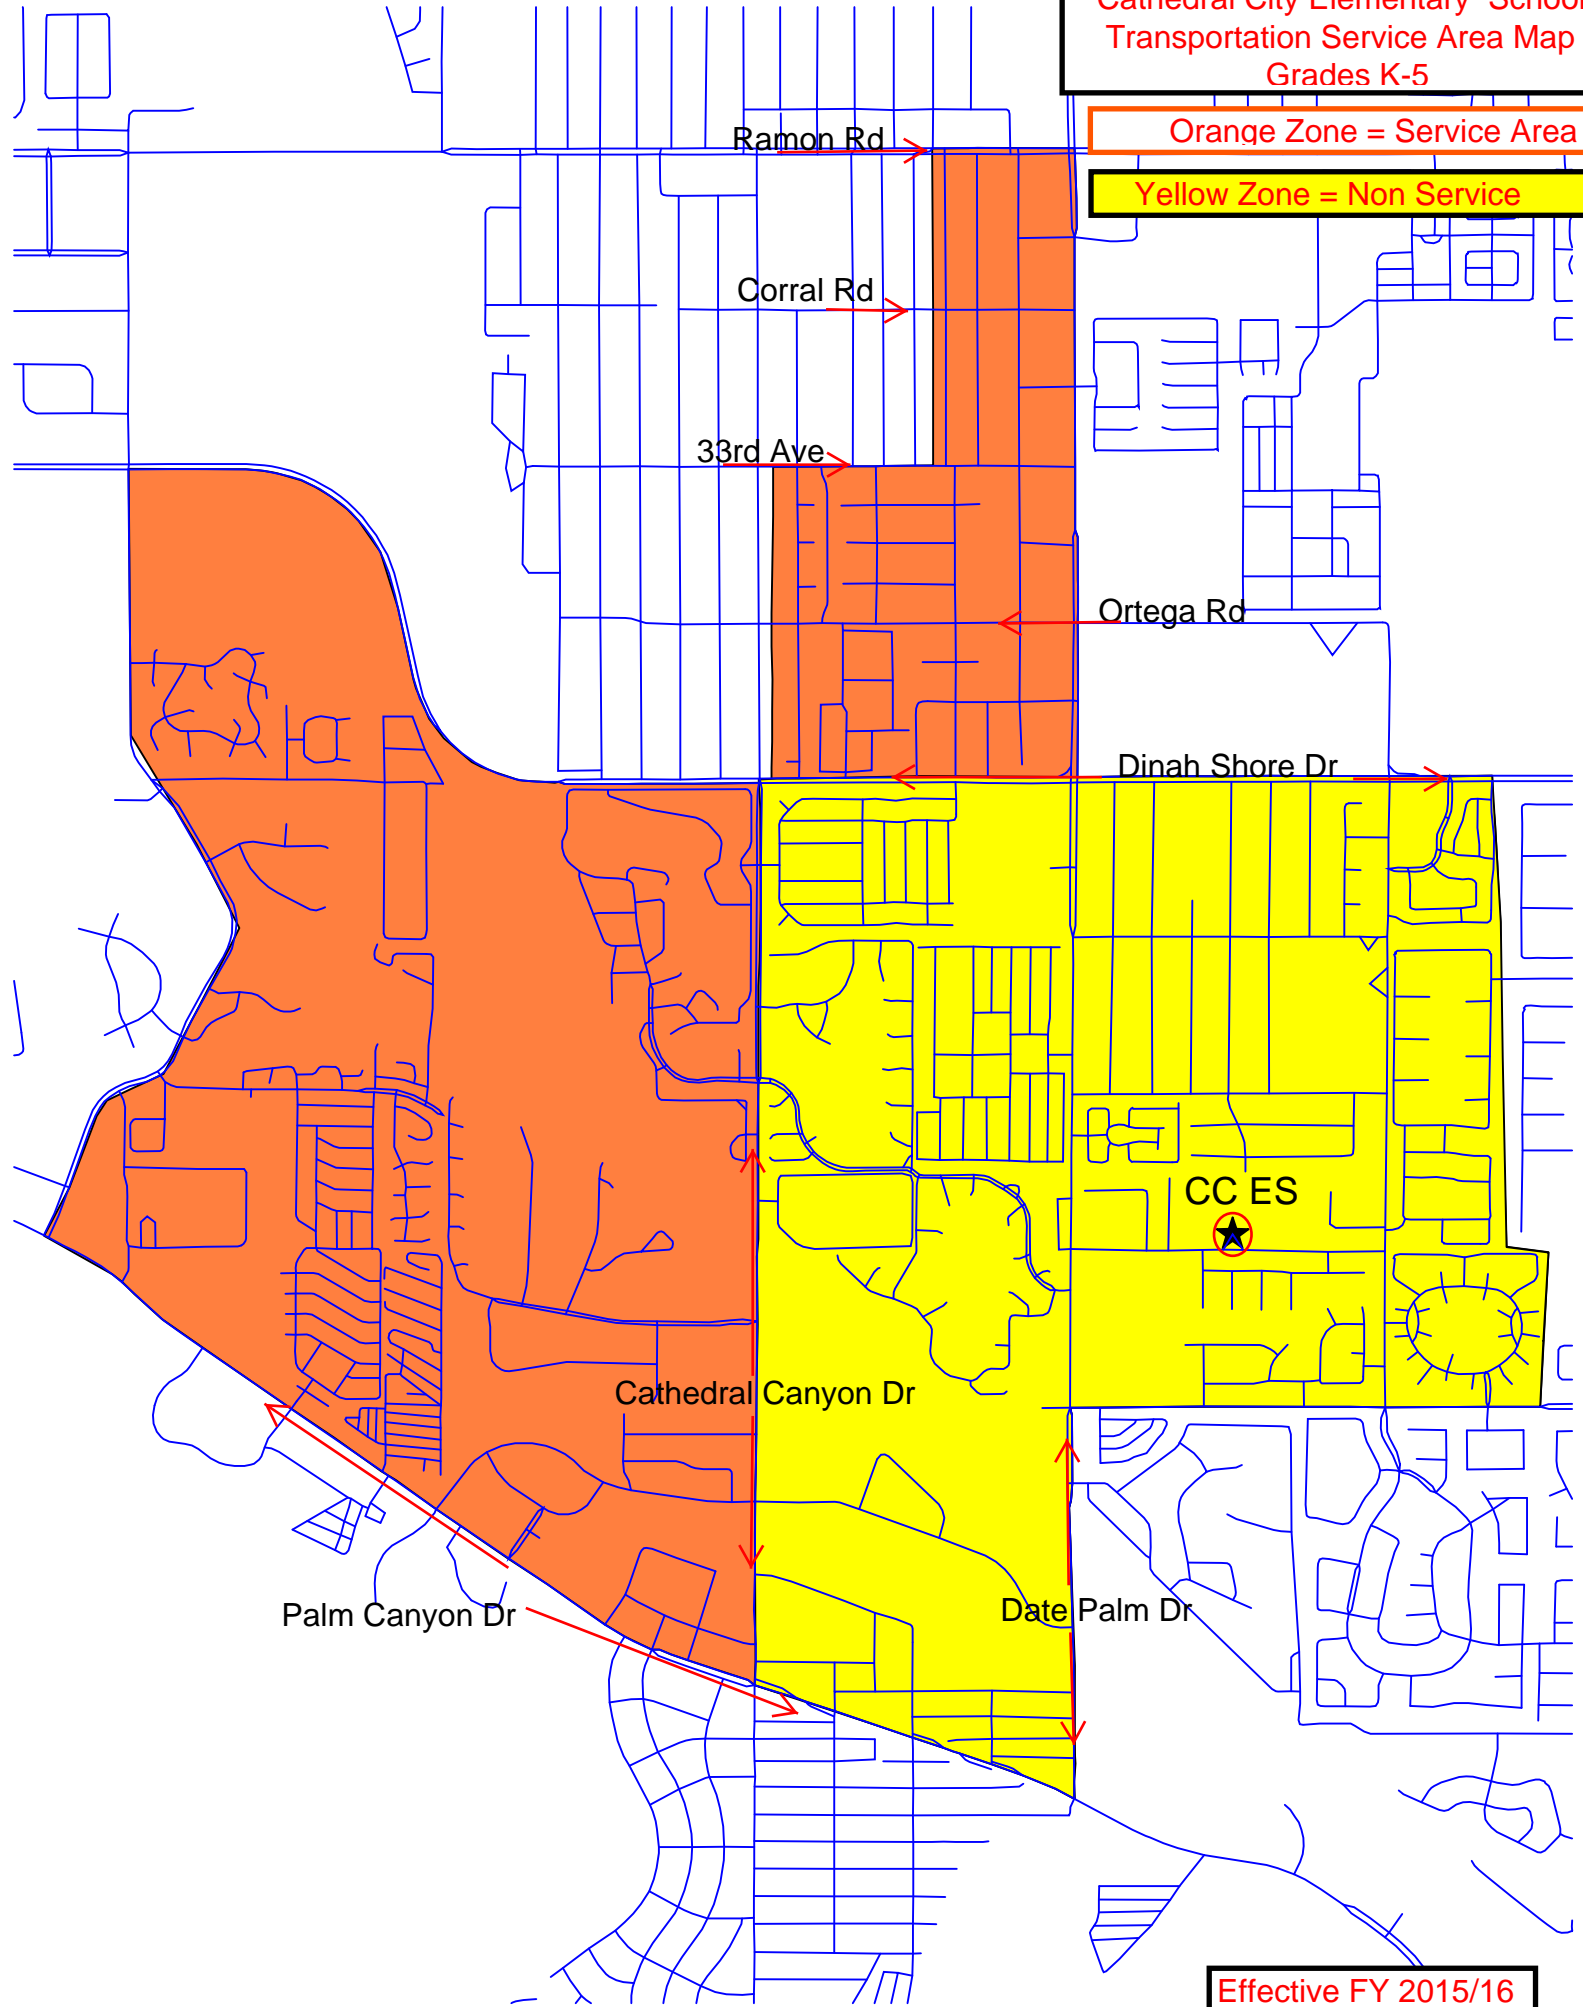

Cathedral City Elementary School
Transportation Service Area Map
Grades K-5

Orange Zone = Service Area

Yellow Zone = Non Service

Effective FY 2015/16