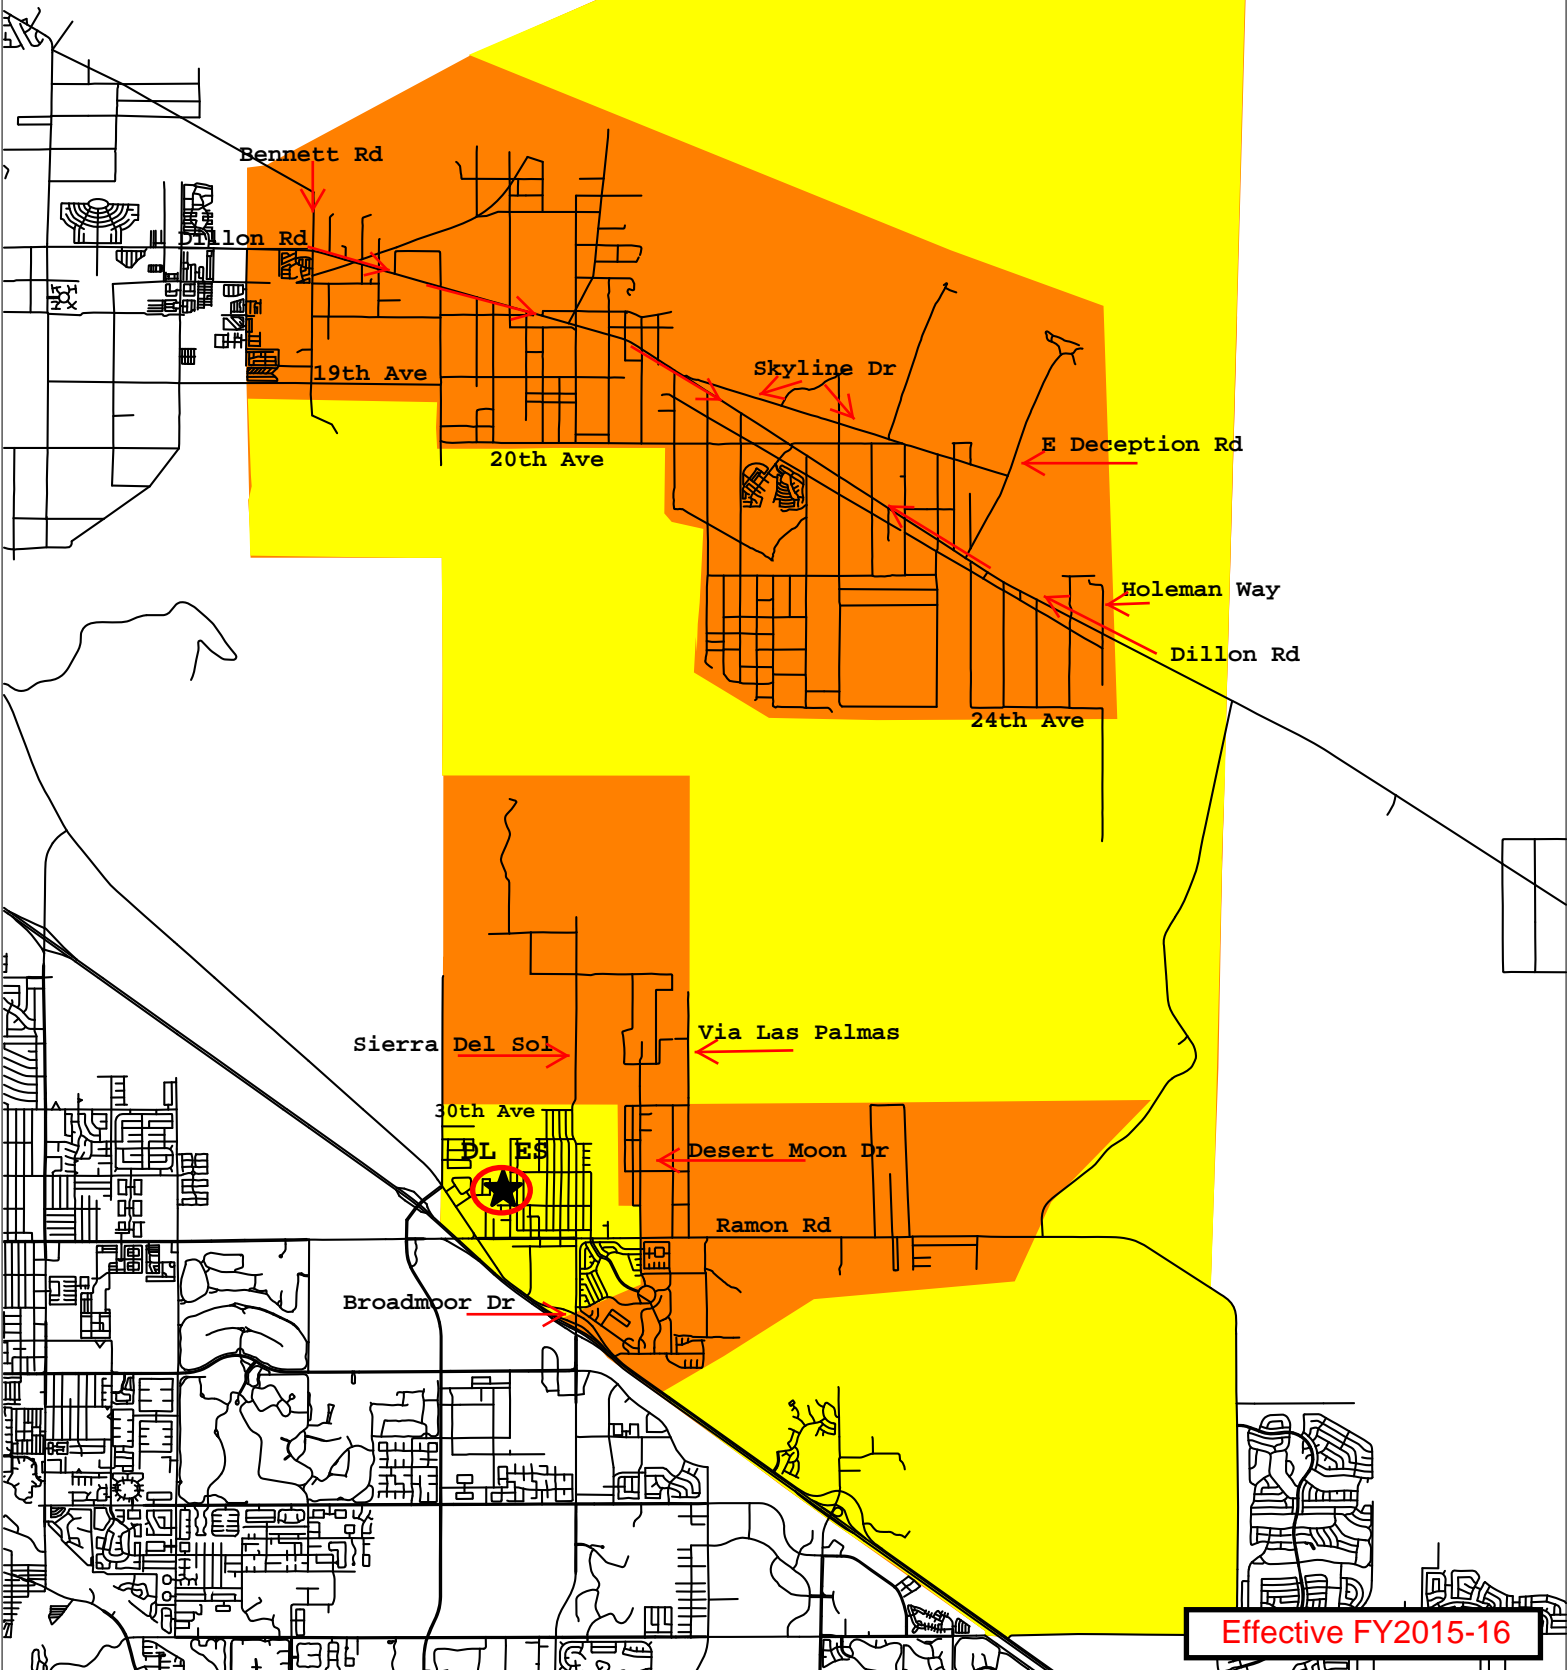

Della Lindley Elementary School  
Transportation Service Area  
Grades K-5

ORANGE ZONE = SERVICE AREA

YELLOW ZONE = NON SERVICE AREA

Effective FY2015-16