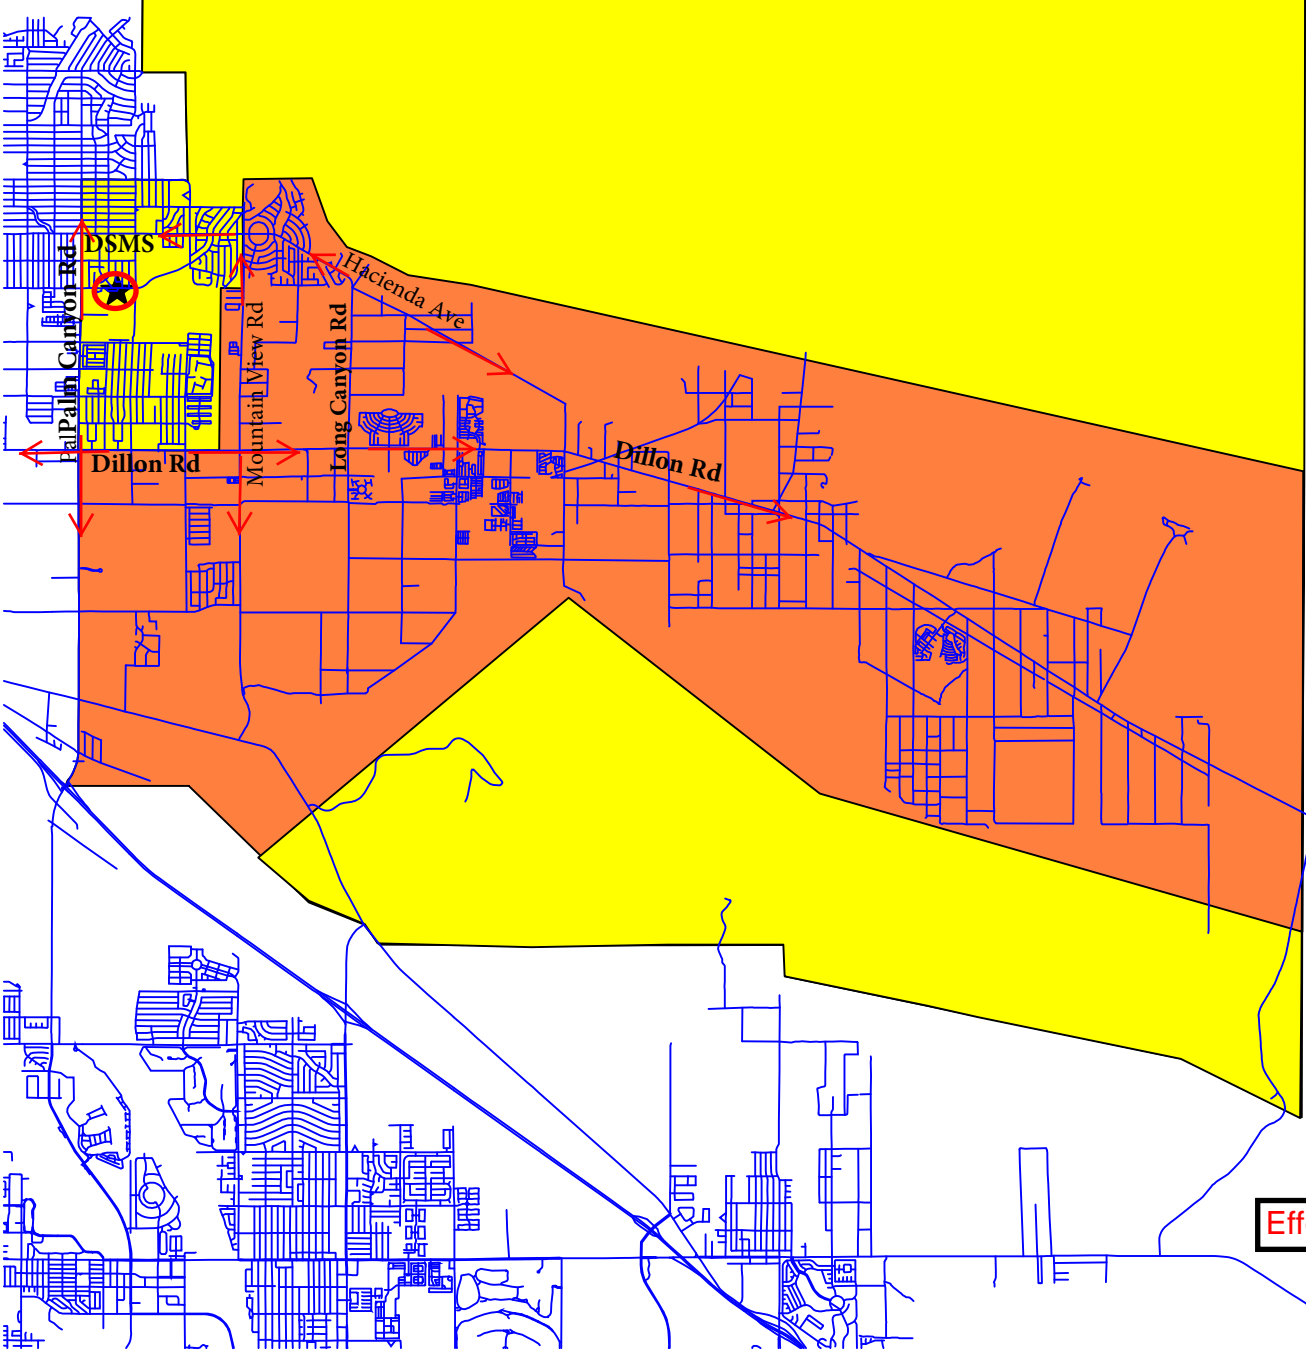

Desert Springs Middle School
Transportation Service Area Map

Orange Zone = Service Area

Yellow Zone = Non Service Area

Effective FY 15/16