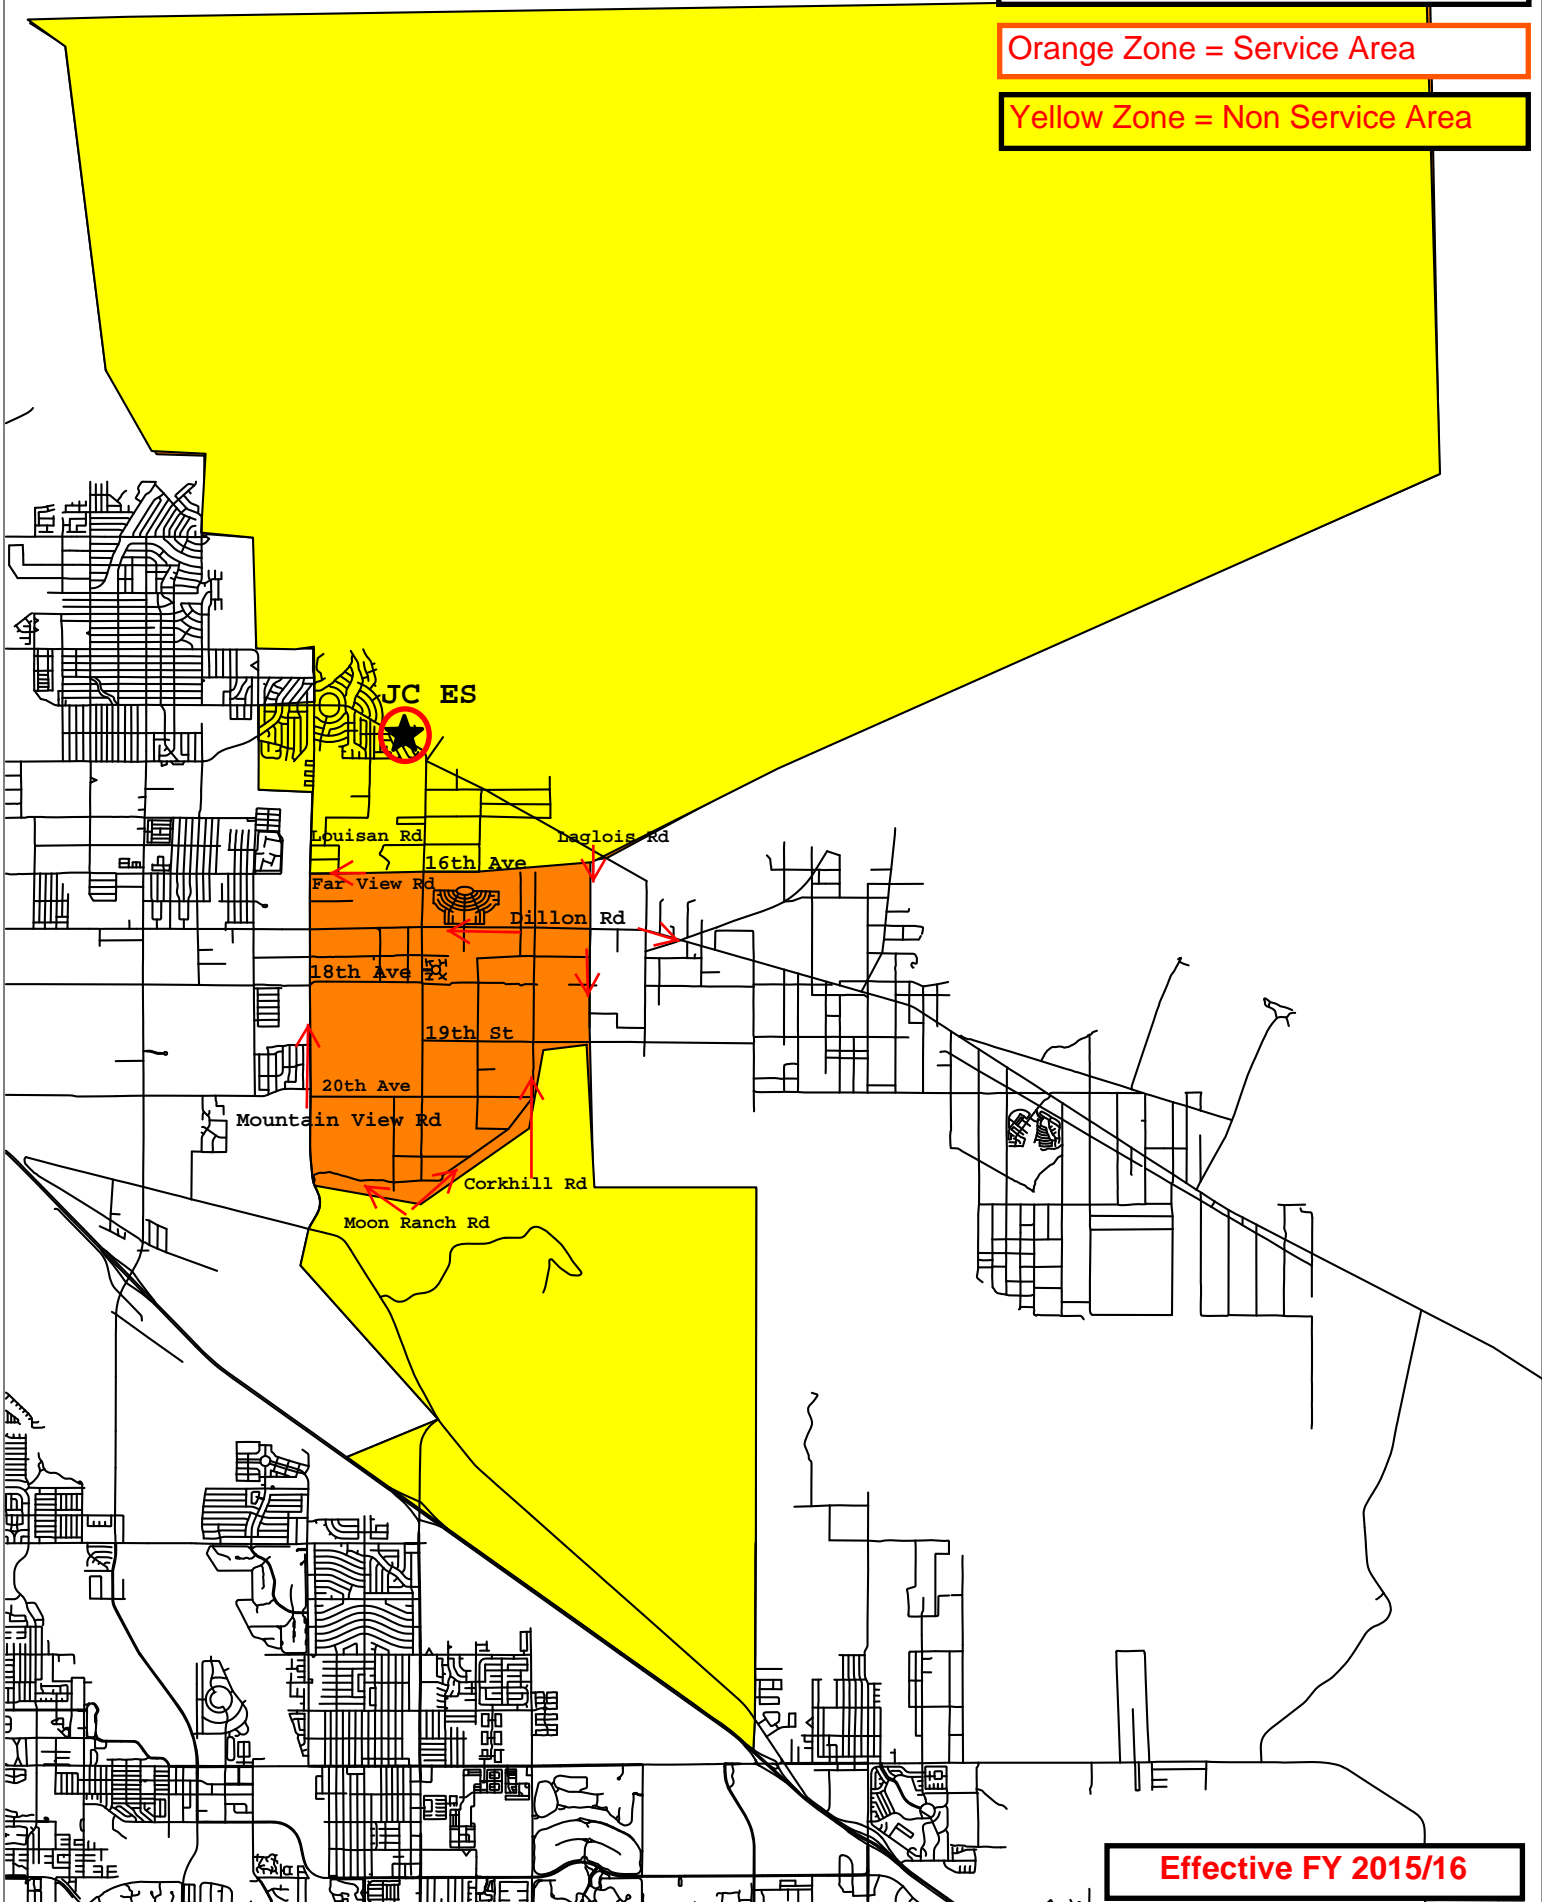

Julius Corsini Elementary School
Transportation Service Area Map
Grades K-5

Orange Zone = Service Area

Yellow Zone = Non Service Area

Effective FY 2015/16