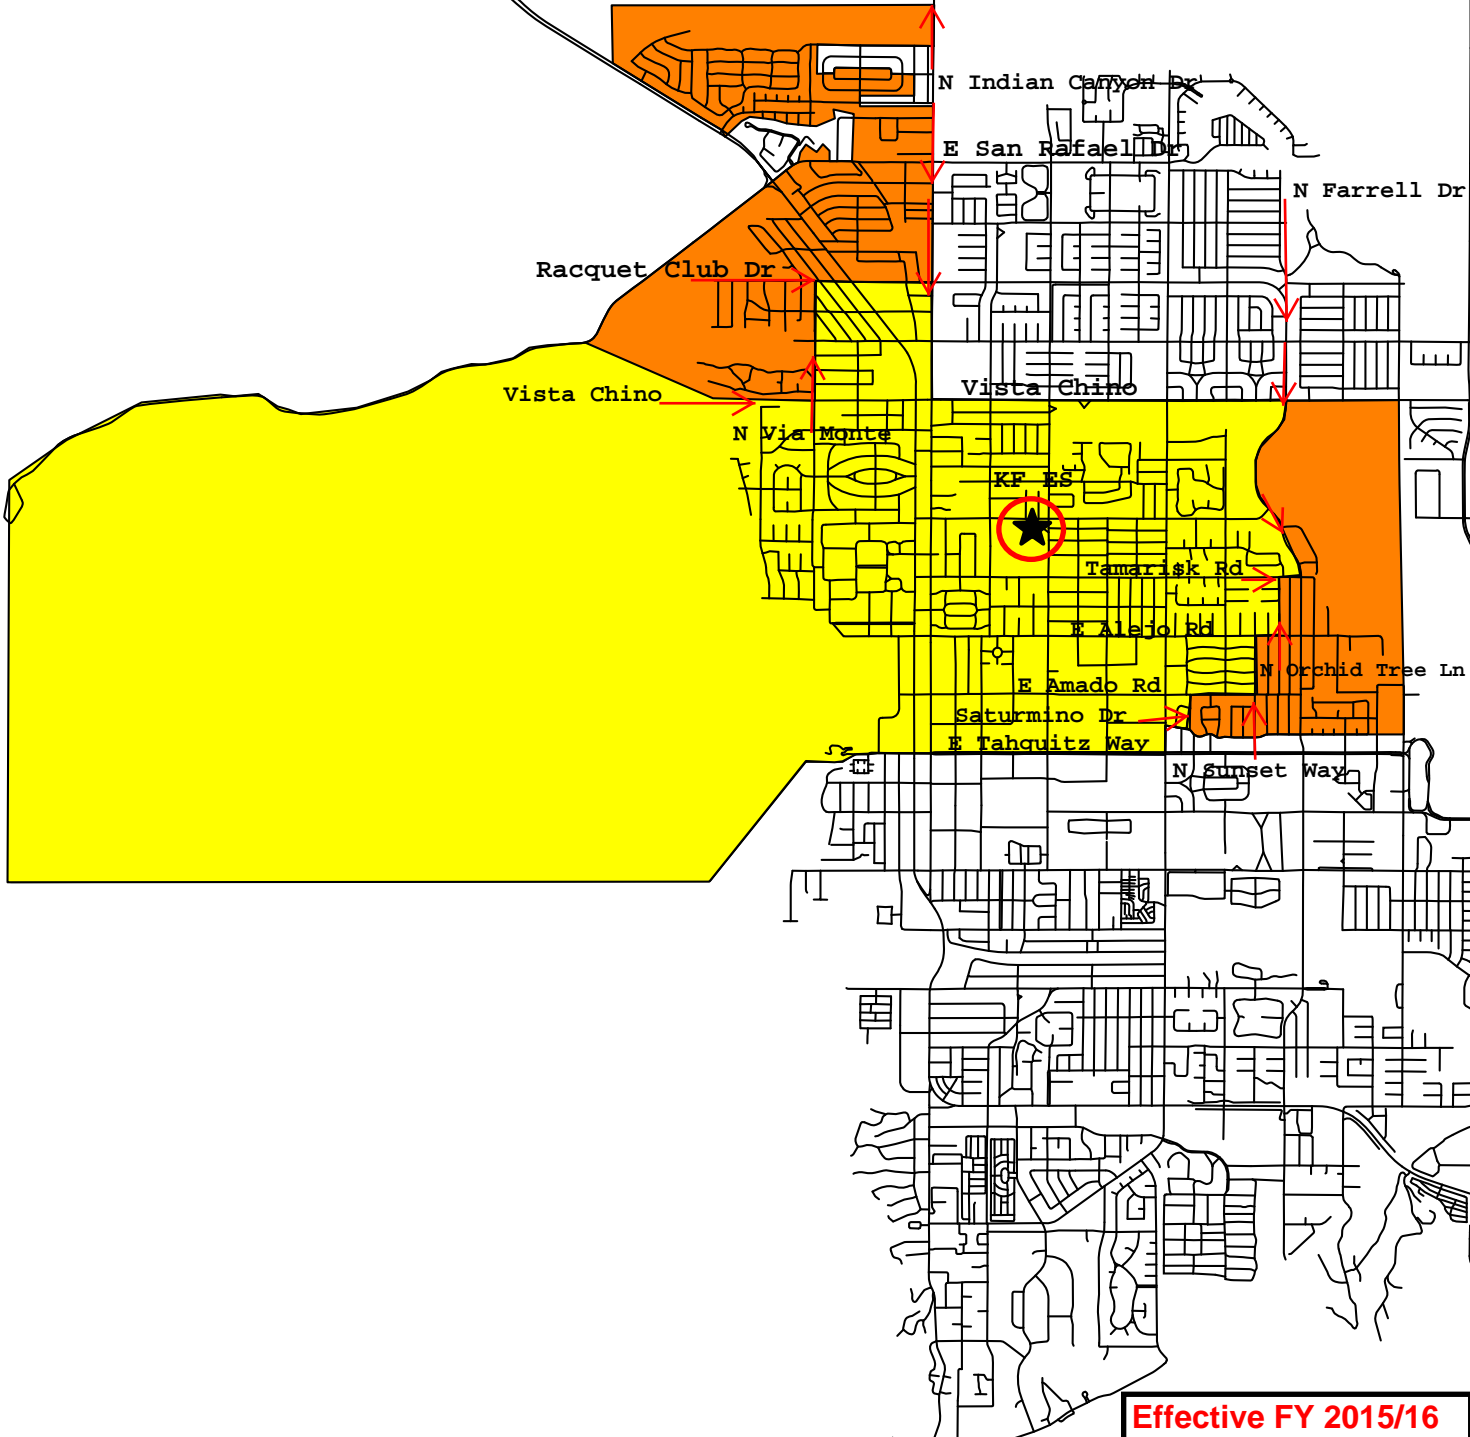

**Katherine Finchy Elementary School
Transportation Service Area Map
Grades K-5**

Orange Zone = Service Area

Yellow Zone = Non Service Area

Effective FY 2015/16