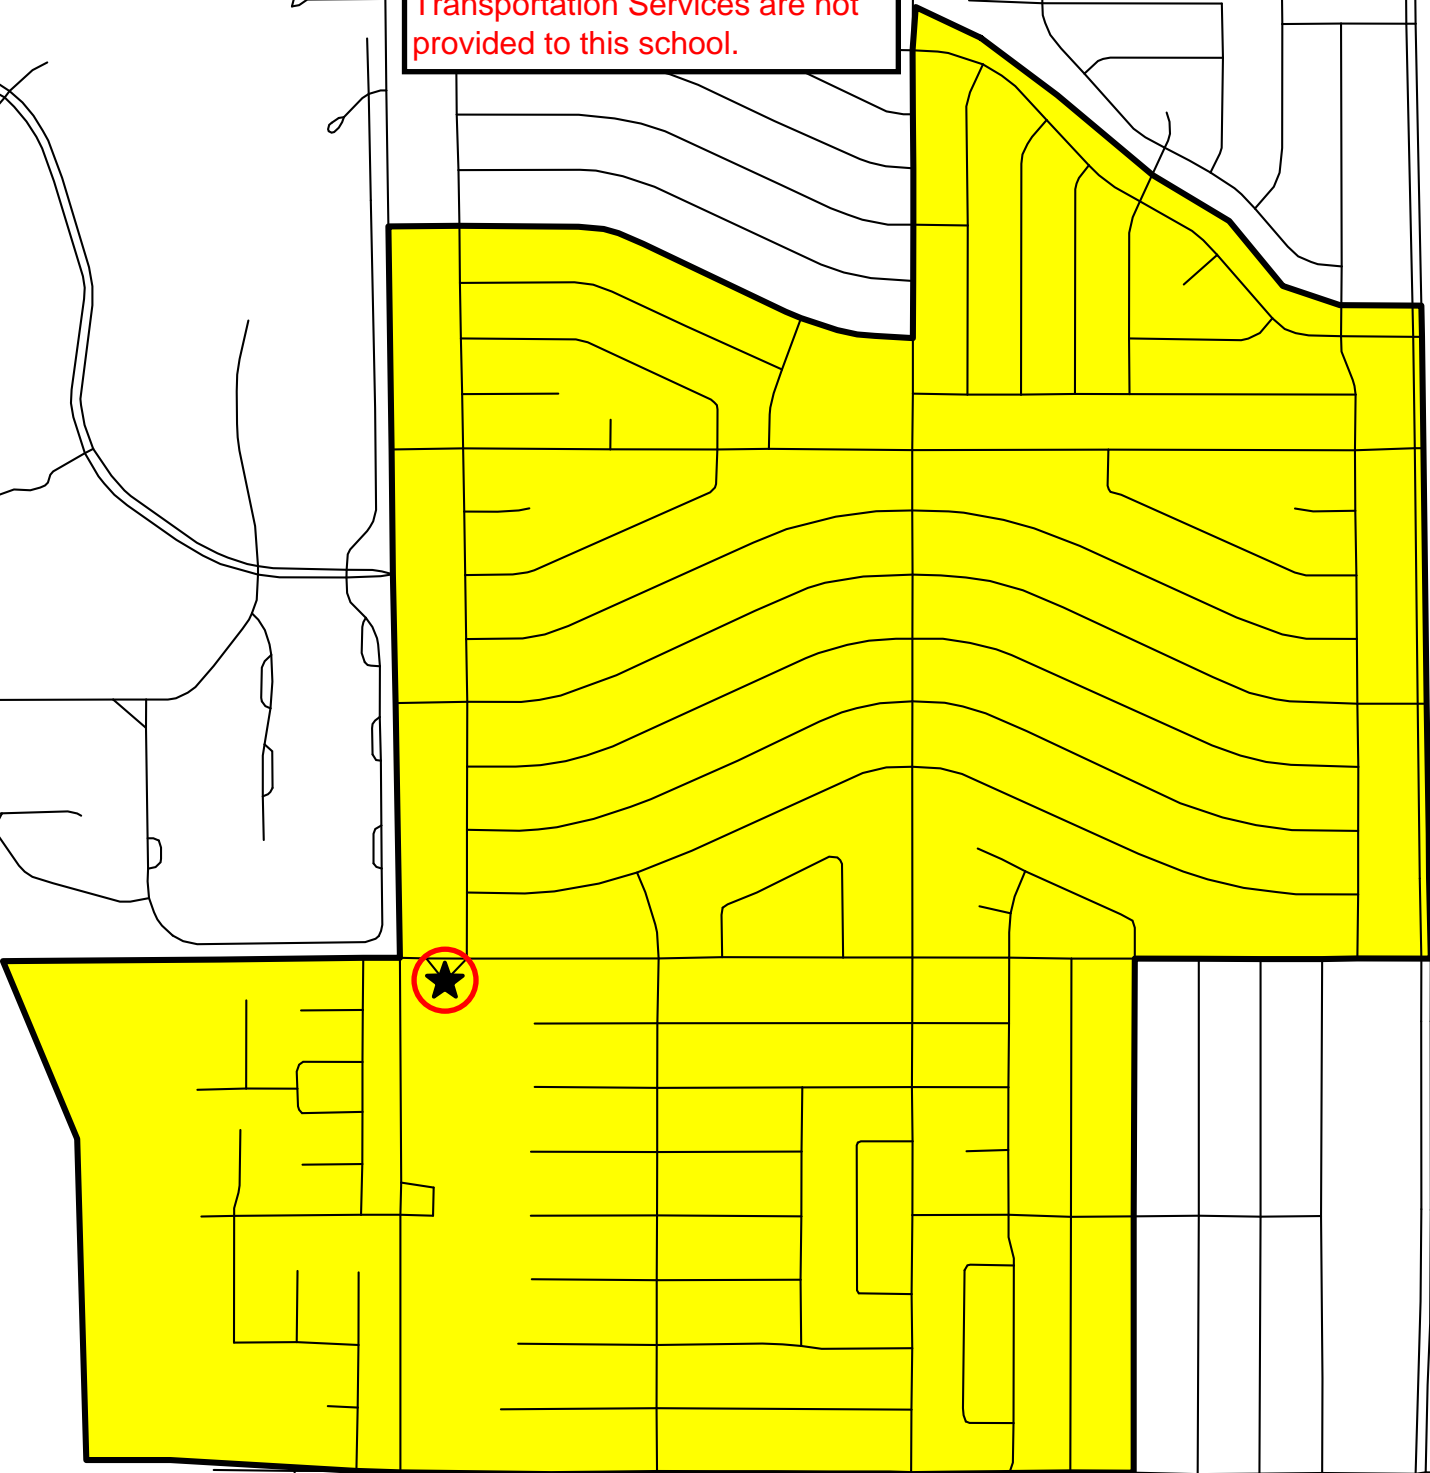

Landau Elementary School  
Transportation Service Area Map  
Grades K-5

Yellow Zone = Non Service Area

Regular Education  
Transportation Services are not  
provided to this school.

Effective FY 2015/16