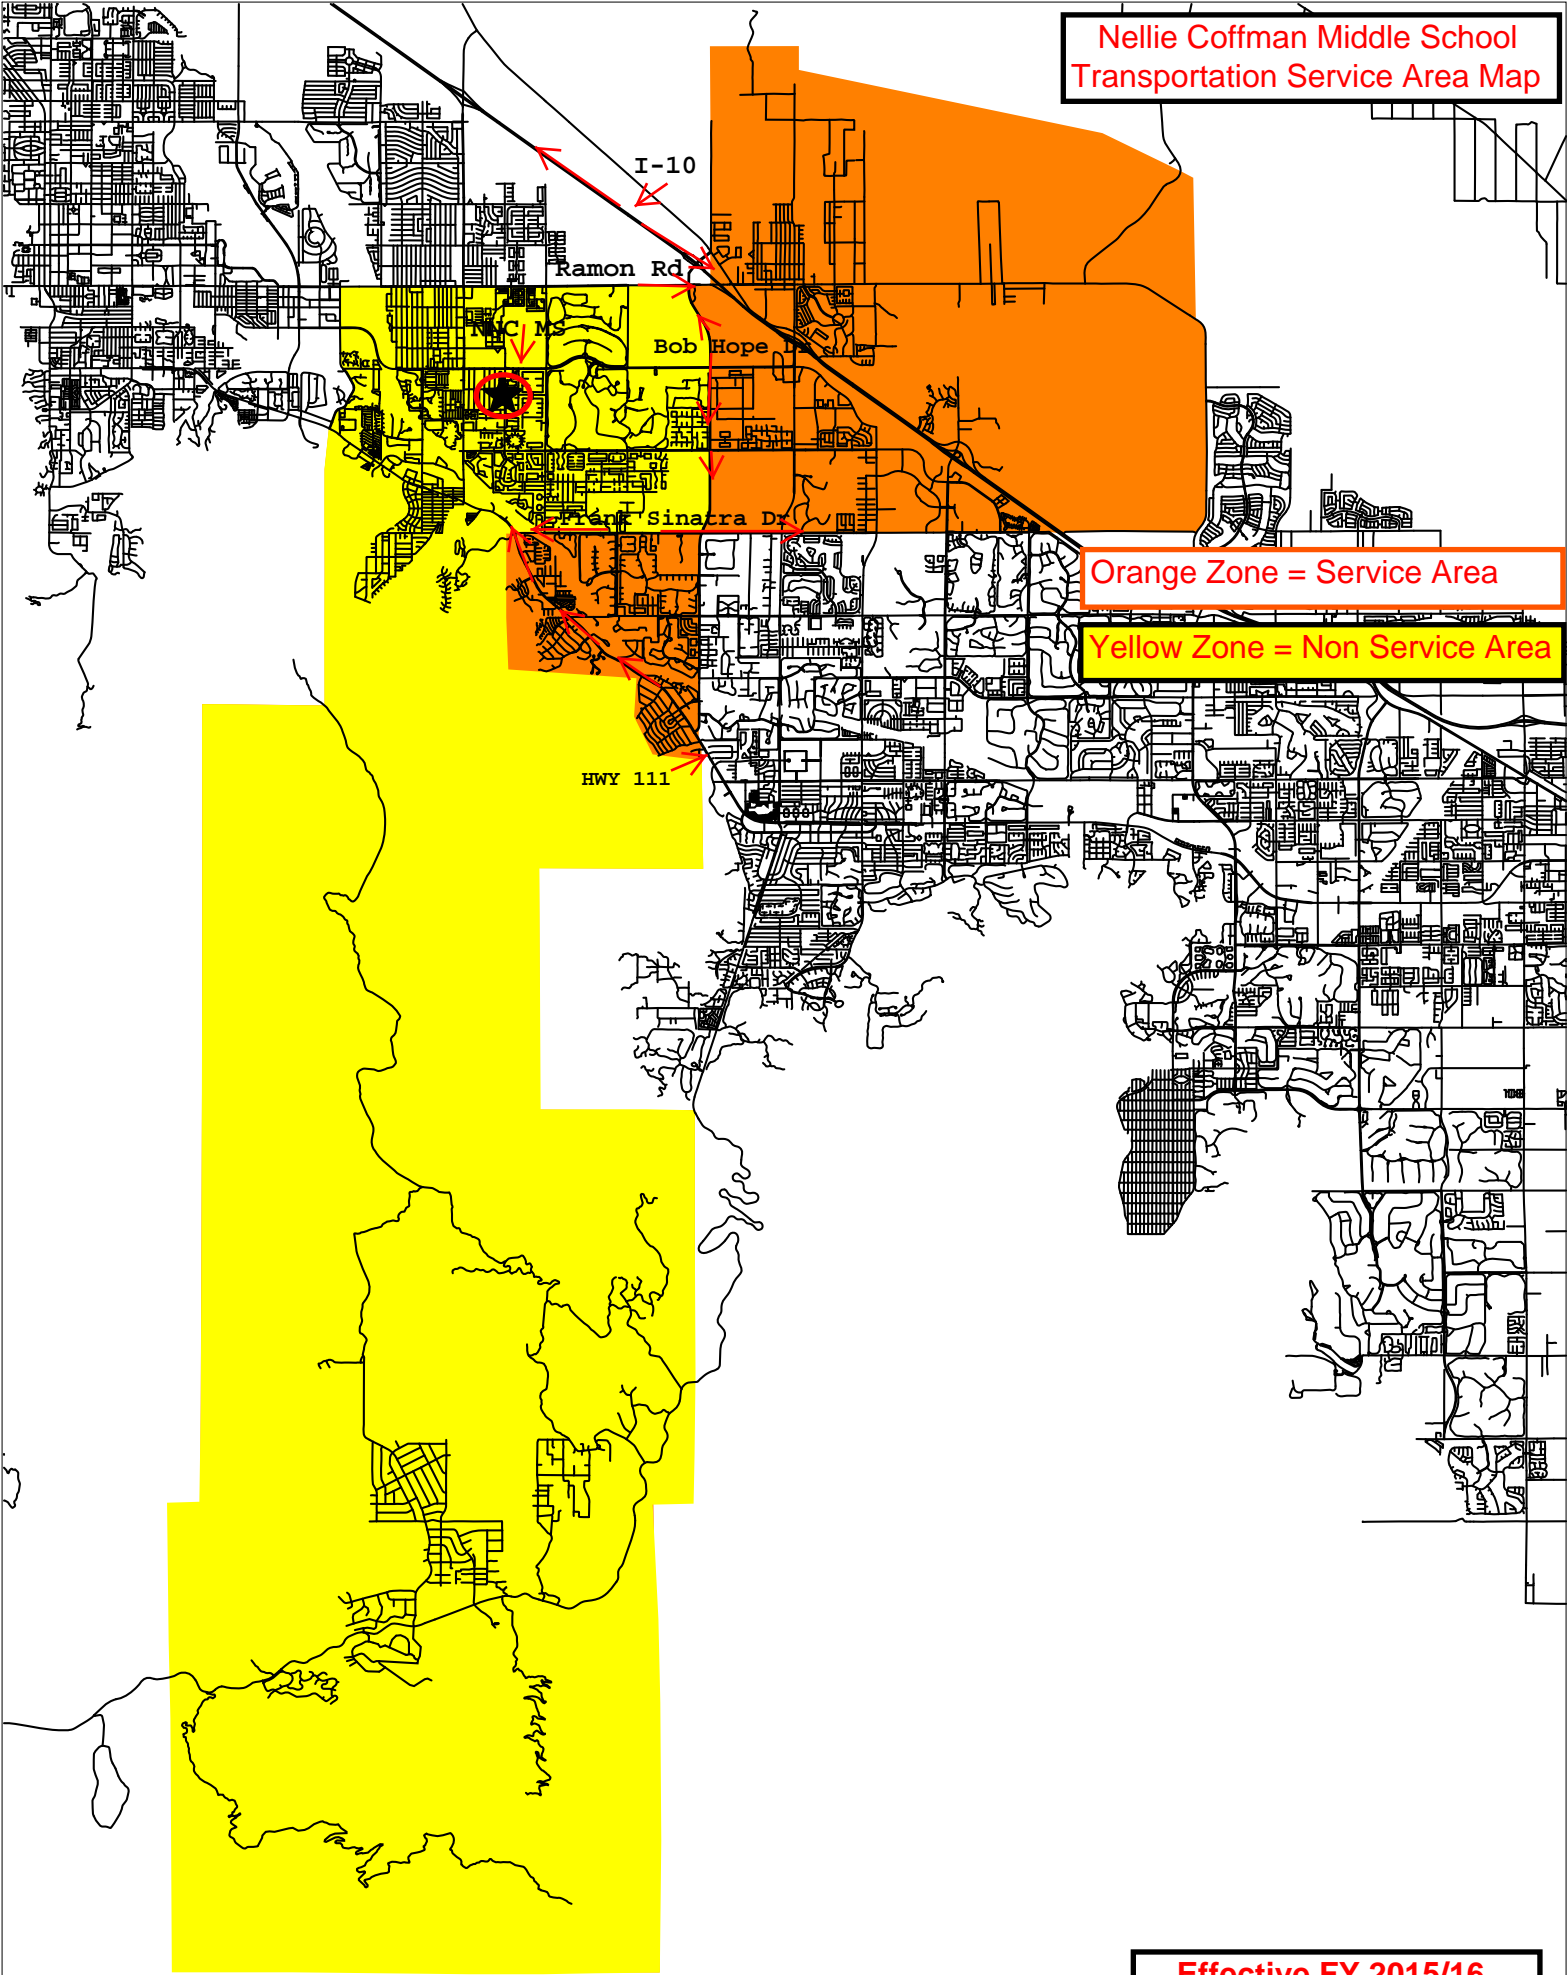

**Nellie Coffman Middle School
Transportation Service Area Map**

Orange Zone = Service Area

Yellow Zone = Non Service Area

Effective FY 2015/16