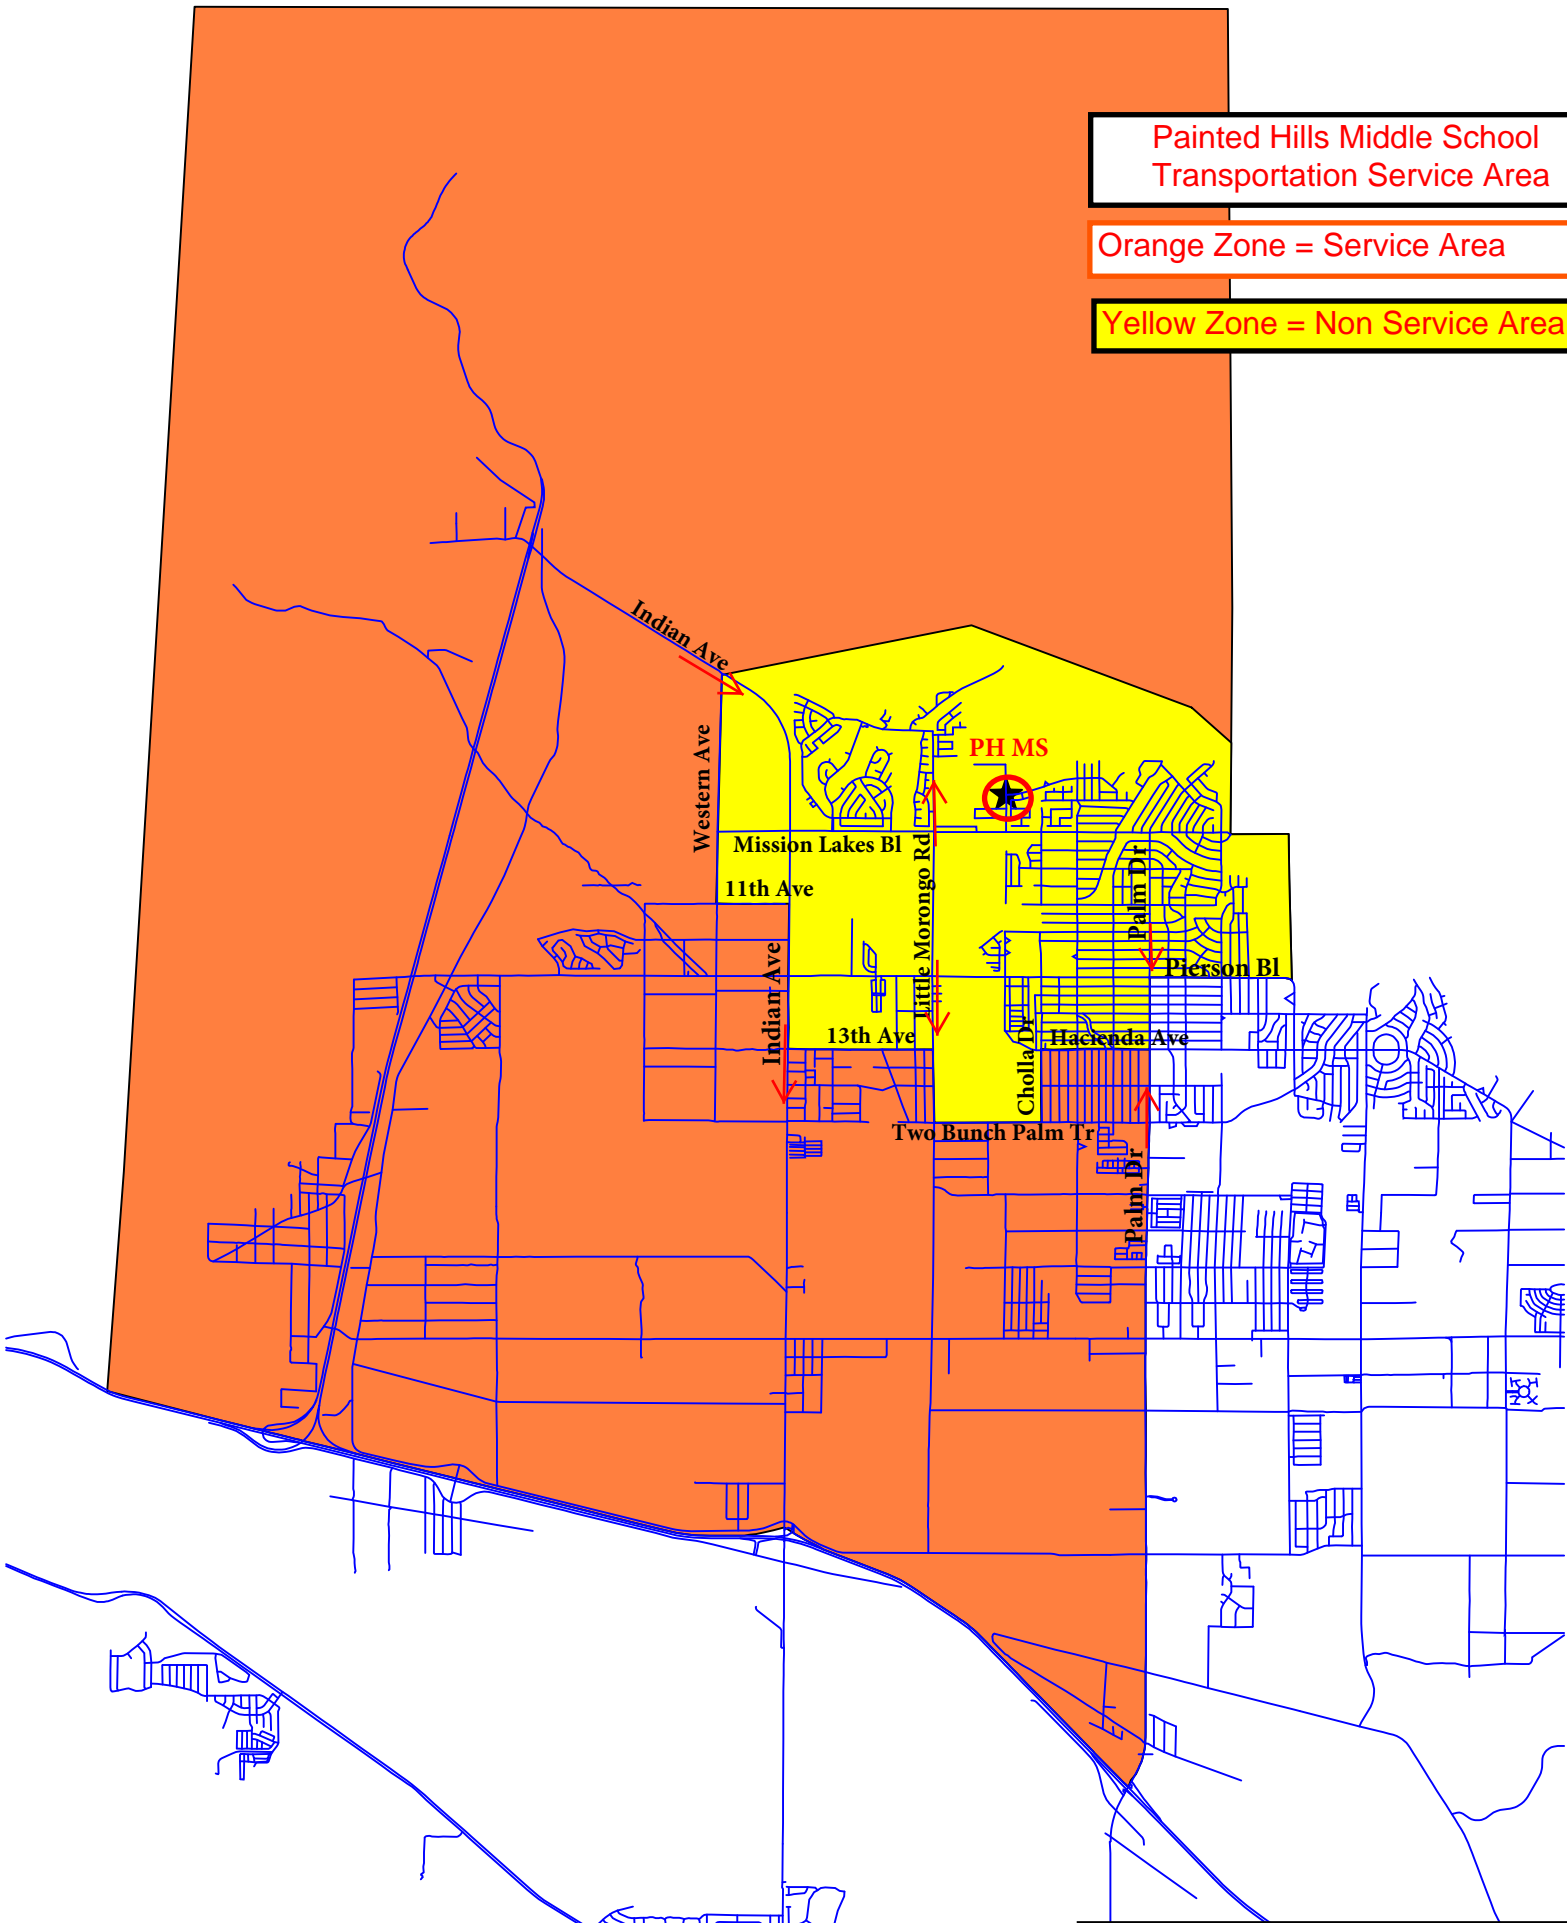

Painted Hills Middle School  
Transportation Service Area

Orange Zone = Service Area

Yellow Zone = Non Service Area

Effective FY 2015-16