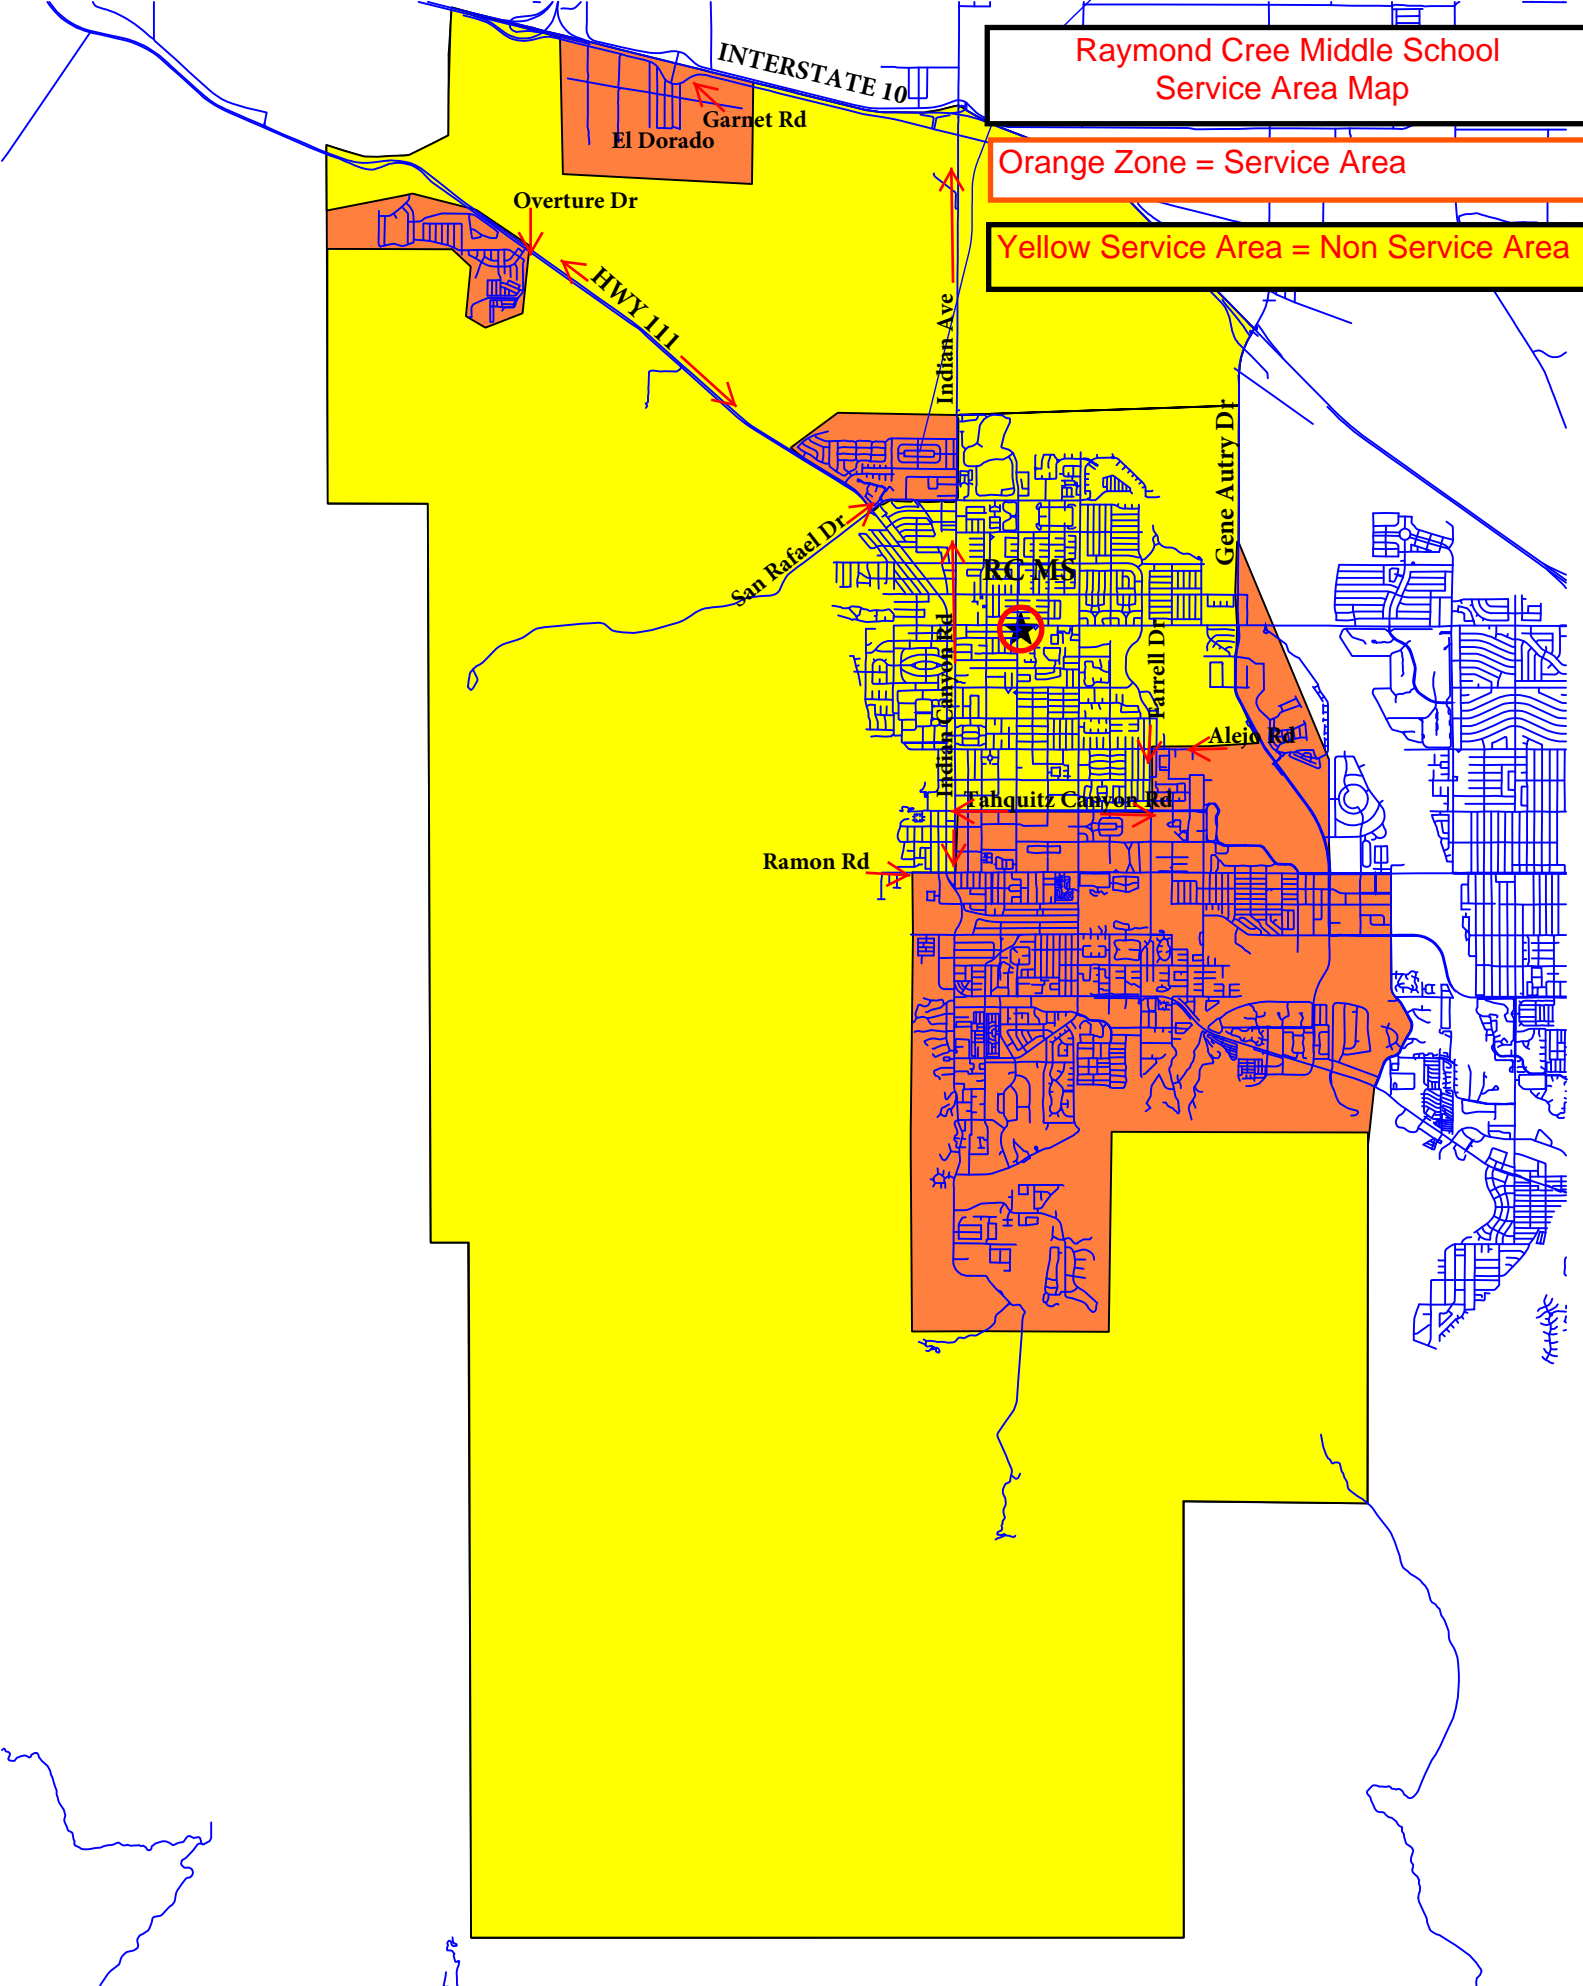

Raymond Cree Middle School  
Service Area Map

Orange Zone = Service Area

Yellow Service Area = Non Service Area

Effective FY2015-16