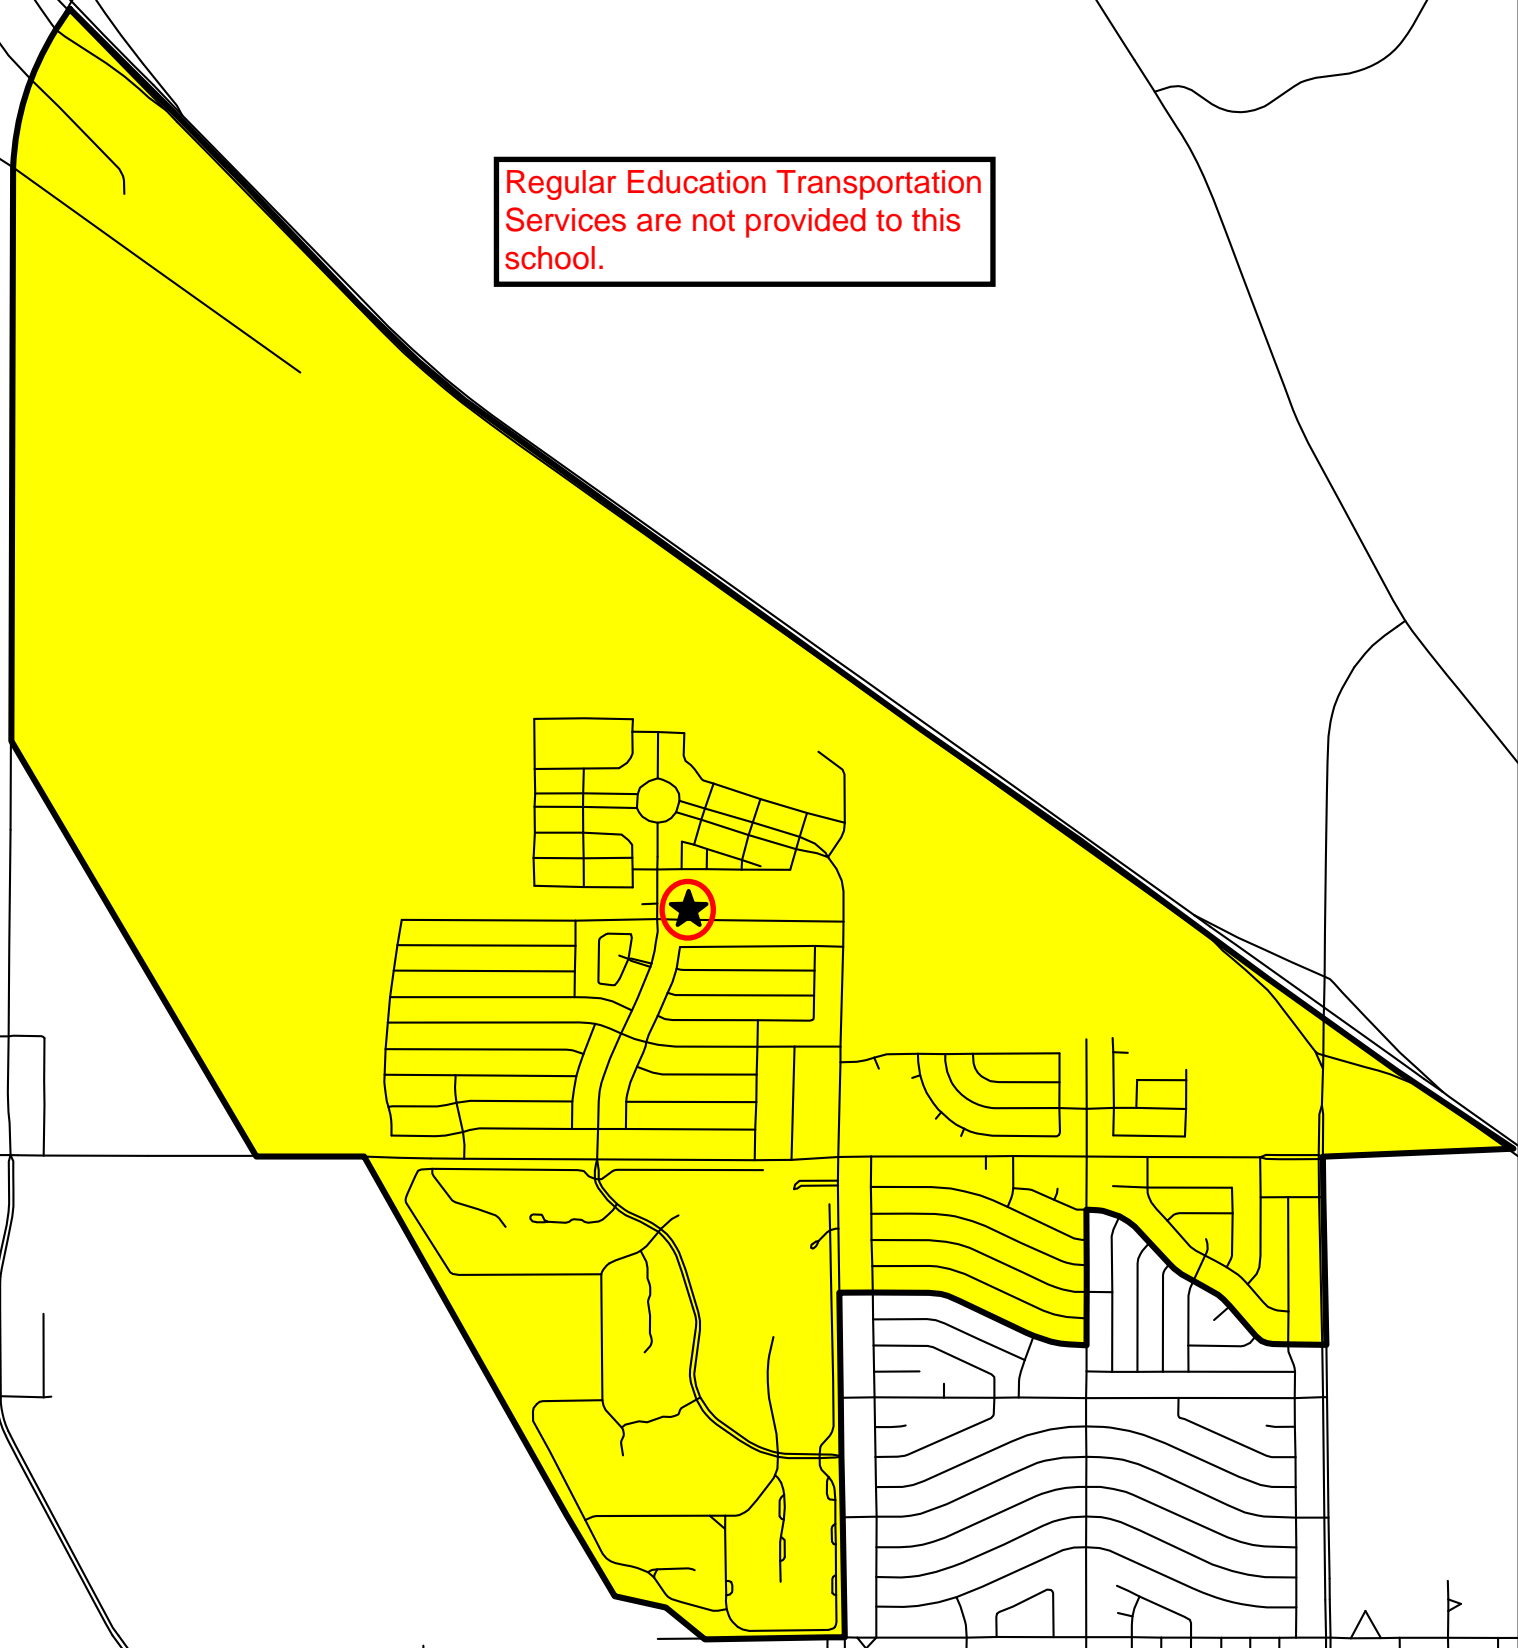

Rio Vista Elementary School  
Grades K-5 Transportation Map

Yellow Zone = Non Service Area

Regular Education Transportation  
Services are not provided to this  
school.

Effective FY 2015/16