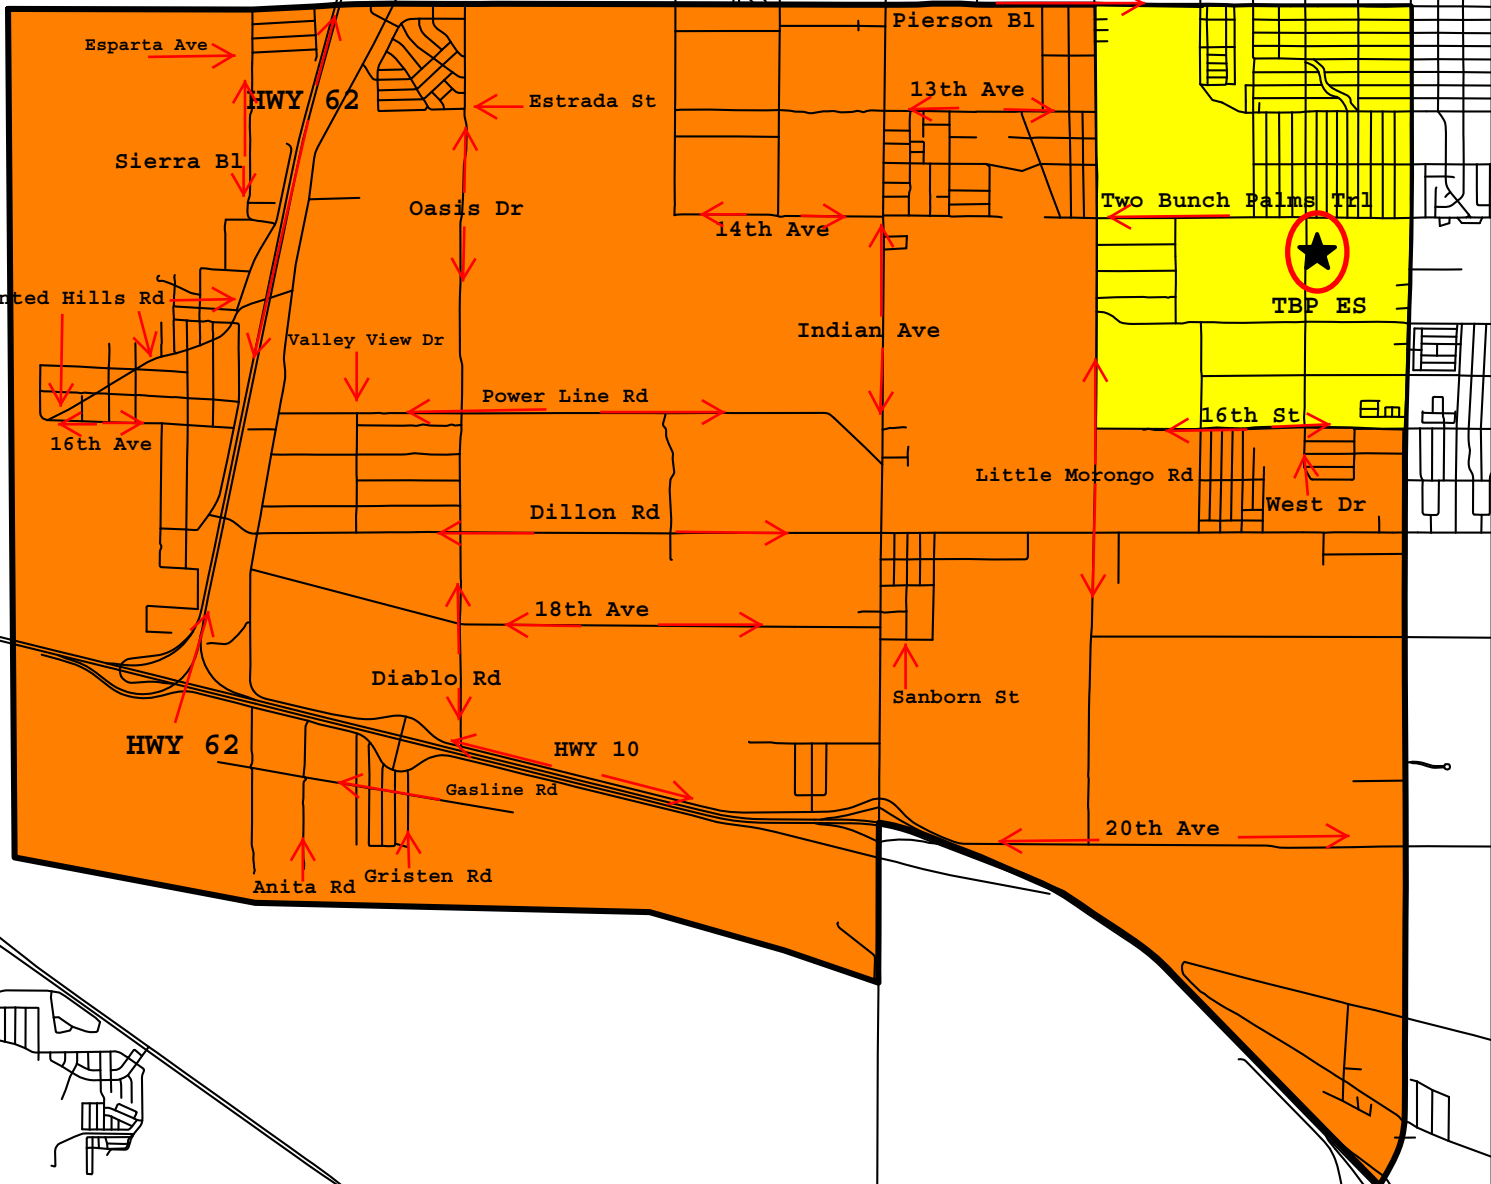

**Two Bunch Palms Elementary School
Transportation Service Area Map
Grades K-5**

Orange Zone = Service Area

Yellow Zone = Non Service Area

Effective FY 2015/16